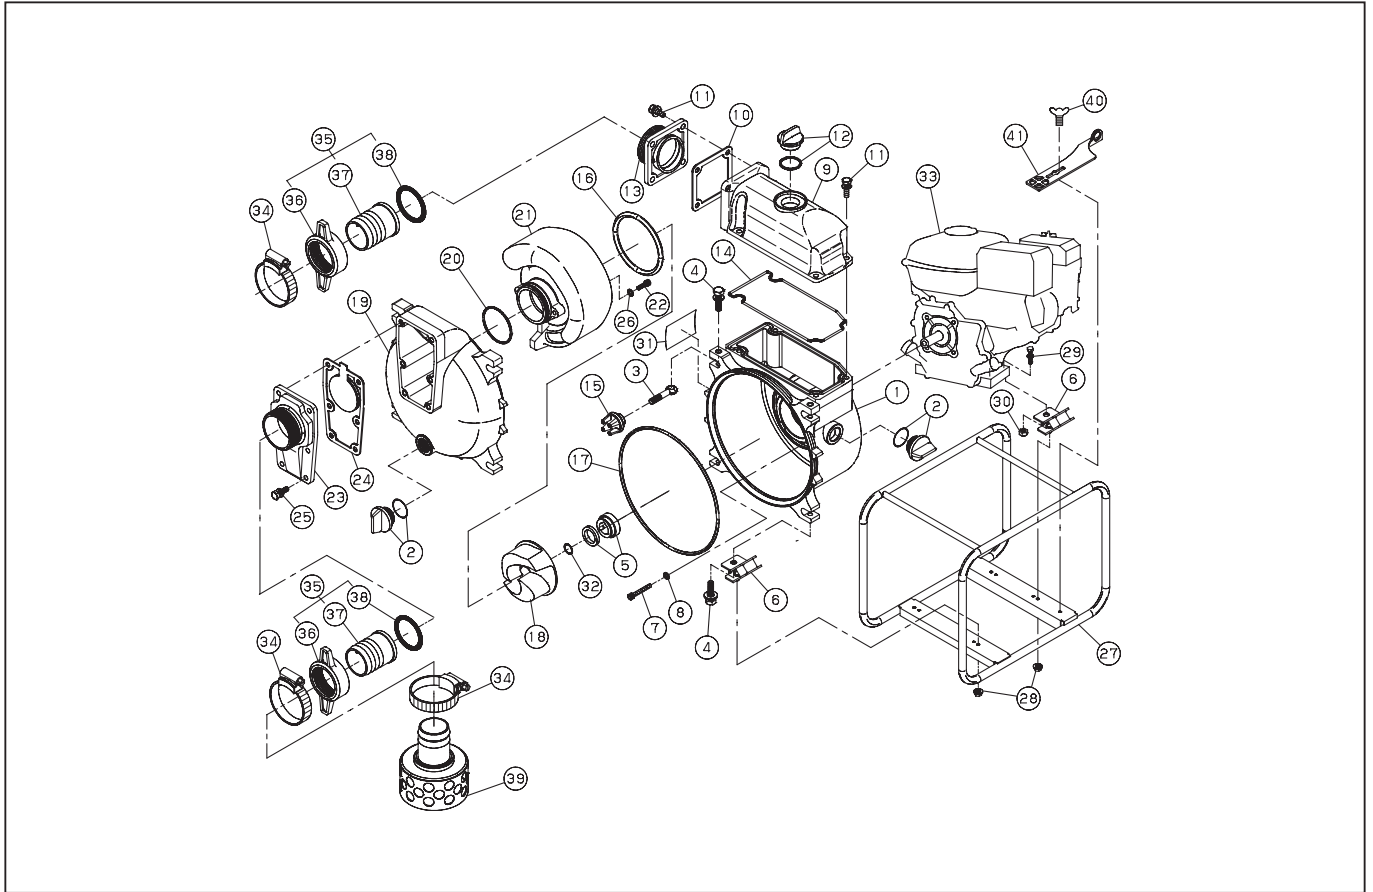

EMP305T

DWG No.012898003 MODEL:KTH-80X FORM:KTH-80X-BAQ (EMP305T)

No.	PARTS CODE	PARTS NAME	QTY	MATERIAL	SIZE	REMARKS
1	011554605	Pump Casing	1			
2	011807901	25A Plug Set	2			
3	011558002	Cover Bolt	4			
4	743119083	Bolt	4	SWRM	M12X45	
5	011567802	Mechanical Seal	1			
6	011617202	Wt Cushion Rubber	4	CR 60°		
7	011651601	Socket Bolt	4	SCM	M8X55	
8	011649302	Washer ϕ 8	4	ALUMINIUM	ϕ 8	
9	011554702	Delivery Housing	1	ADC		
10	011058402	Flange Packing	1	CR		
11	743119063	Bolt	8	SWRM	M10X30	
12	011845001	32A Plug Set	1			
13	011583801	Delivery Flange	1	ADC		
14	011554801	Head Packing	1	NBR70°		
15	011559002	Knob	4			
16	011557801	Casing Packing	1	NBR		
17	011557901	Front Cover Packing	1	NBR		
18	011555804	Impeller	1			
19	011554501	Front Cover	1	ADC		
20	011567601	O-Ring	1	NBR		
21	011555906	Volute Casing	1			
22	734505066	Socket Bolt	2	SUS	M8X25	
23	011157302	Suction Flange	1	ADC		
24	011569201	Check Valve Packing	1	NBR		
25	743119061	Bolt	6	SWRM	M10X25	
26	854255008	Seal Washer	2		ϕ 8	
27	012812201	Base Set	1			
28	842319008	Spring Nut	4	SWRM	M8	
29	743119065	Hexagon Bolt	2	SWRM	M10X35	
30	827419010	Nut	2	SWRM	M10	

◆ Bare engine can not be supplied

EMP305T

DWG No.012898003 MODEL:KTH-80X FORM:KTH-80X-BAQ (EMP305T)

No.	PARTS CODE	PARTS NAME	QTY	MATERIAL	SIZE	REMARKS
31	012075201	Name Plate	1			
32	011008101	Adjusting Washer	3		T0.3	
33	011573803	Engine	1			
34	940407090	Hose Band	3		3"	
35	011702802	Coupling Set	2	ABS		
36	011437502	Coupling	2	ABS		
37	011030105	Hose Nipple	2	ABS		
38	011437801	Coupling Packing	2	NBR		
39	011097803	Strainer	1	SPC		
40	741305153	Wing Bolt	1	SUS	M8X15	
41	011576702	Tool	1	SPC		
	011627601	Packing Case	1			
	011591103	Operation Manual	1			