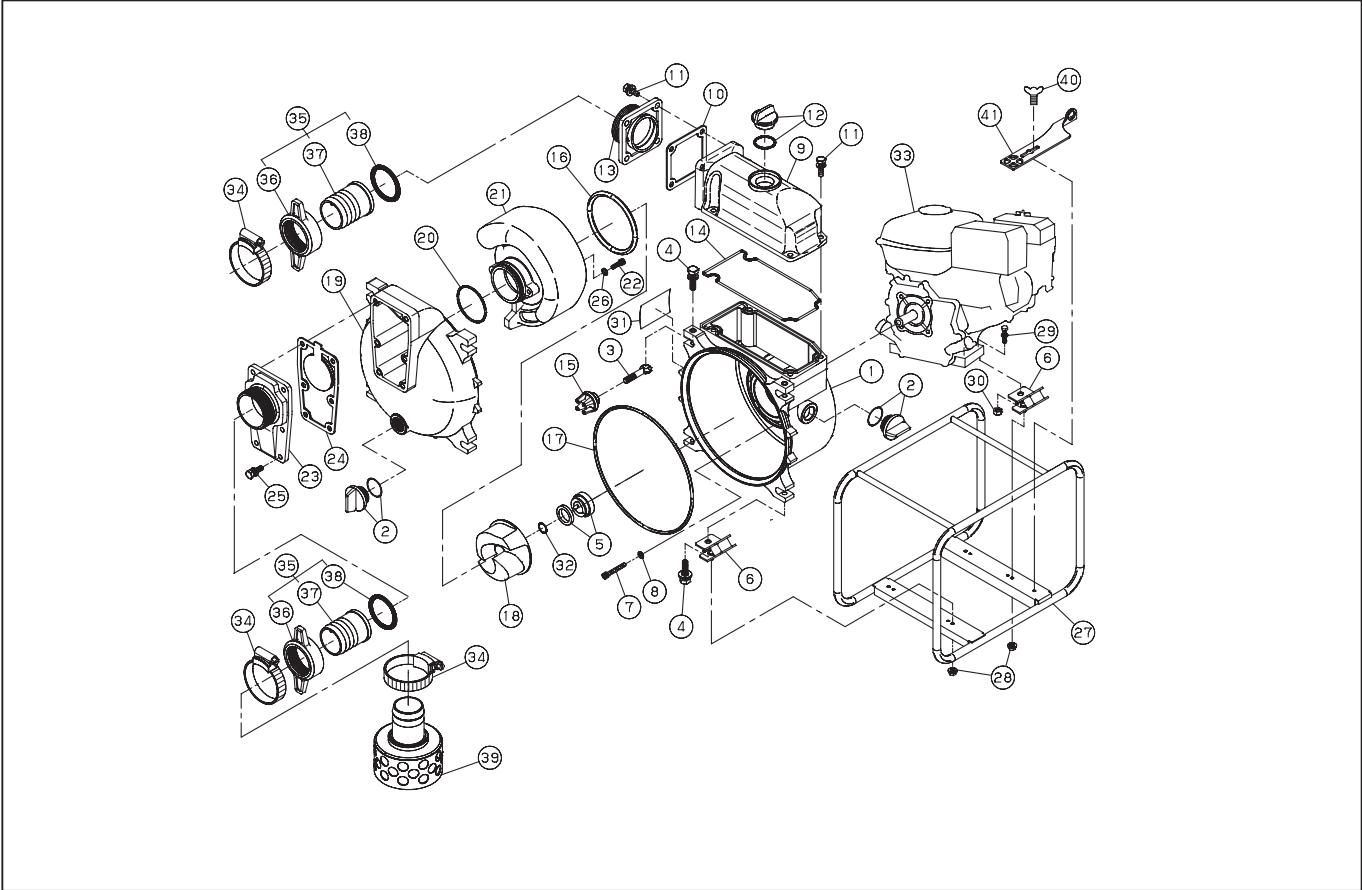

EMP305T

DWG No.012898003 MODEL:KTH-80X FORM:KTH-80X-BAQ (EMP305T)

No.	PARTS CODE	PARTS NAME	QTY	MATERIAL	SIZE	REMARKS
1	011554605	Pump Casing	1			
2	011807901	25A Plug Set	2			
3	011558002	Cover Bolt	4			
4	743119083	Bolt	4	SWRM	M12X45	
5	011567802	Mechanical Seal	1			
6	011617202	Wt Cushion Rubber	4	CR 60°		
7	011651601	Socket Bolt	4	SCM	M8X55	
8	011649302	Washer ϕ 8	4	ALUMINIUM	ϕ 8	
9	011554702	Delivery Housing	1	ADC		
10	011058402	Flange Packing	1	CR		
11	743119063	Bolt	8	SWRM	M10X30	
12	011845001	32A Plug Set	1			
13	011583801	Delivery Flange	1	ADC		
14	011554801	Head Packing	1	NBR70°		
15	011559002	Knob	4			
16	011557801	Casing Packing	1	NBR		
17	011557901	Front Cover Packing	1	NBR		
18	011555804	Impeller	1			
19	011554501	Front Cover	1	ADC		
20	011567601	O-Ring	1	NBR		
21	011555906	Volute Casing	1			
22	734505066	Socket Bolt	2	SUS	M8X25	
23	011157302	Suction Flange	1	ADC		
24	011569201	Check Valve Packing	1	NBR		
25	743119061	Bolt	6	SWRM	M10X25	
26	854255008	Seal Washer	2		ϕ 8	
27	012812201	Base Set	1			
28	842319008	Spring Nut	4	SWRM	M8	
29	743119065	Hexagon Bolt	2	SWRM	M10X35	
30	827419010	Nut	2	SWRM	M10	

◆ Bare engine can not be supplied

EMP305T

DWG No.012898003 MODEL:KTH-80X FORM:KTH-80X-BAQ (EMP305T)

No.	PARTS CODE	PARTS NAME	QTY	MATERIAL	SIZE	REMARKS
31	012075201	Name Plate	1			
32	011008101	Adjusting Washer	3		T0.3	
33	011573803	Engine	1			
34	940407090	Hose Band	3		3"	
35	011702802	Coupling Set	2	ABS		
36	011437502	Coupling	2	ABS		
37	011030105	Hose Nipple	2	ABS		
38	011437801	Coupling Packing	2	NBR		
39	011097803	Strainer	1	SPC		
40	741305153	Wing Bolt	1	SUS	M8X15	
41	011576702	Tool	1	SPC		
	011627601	Packing Case	1			
	011591103	Operation Manual	1			