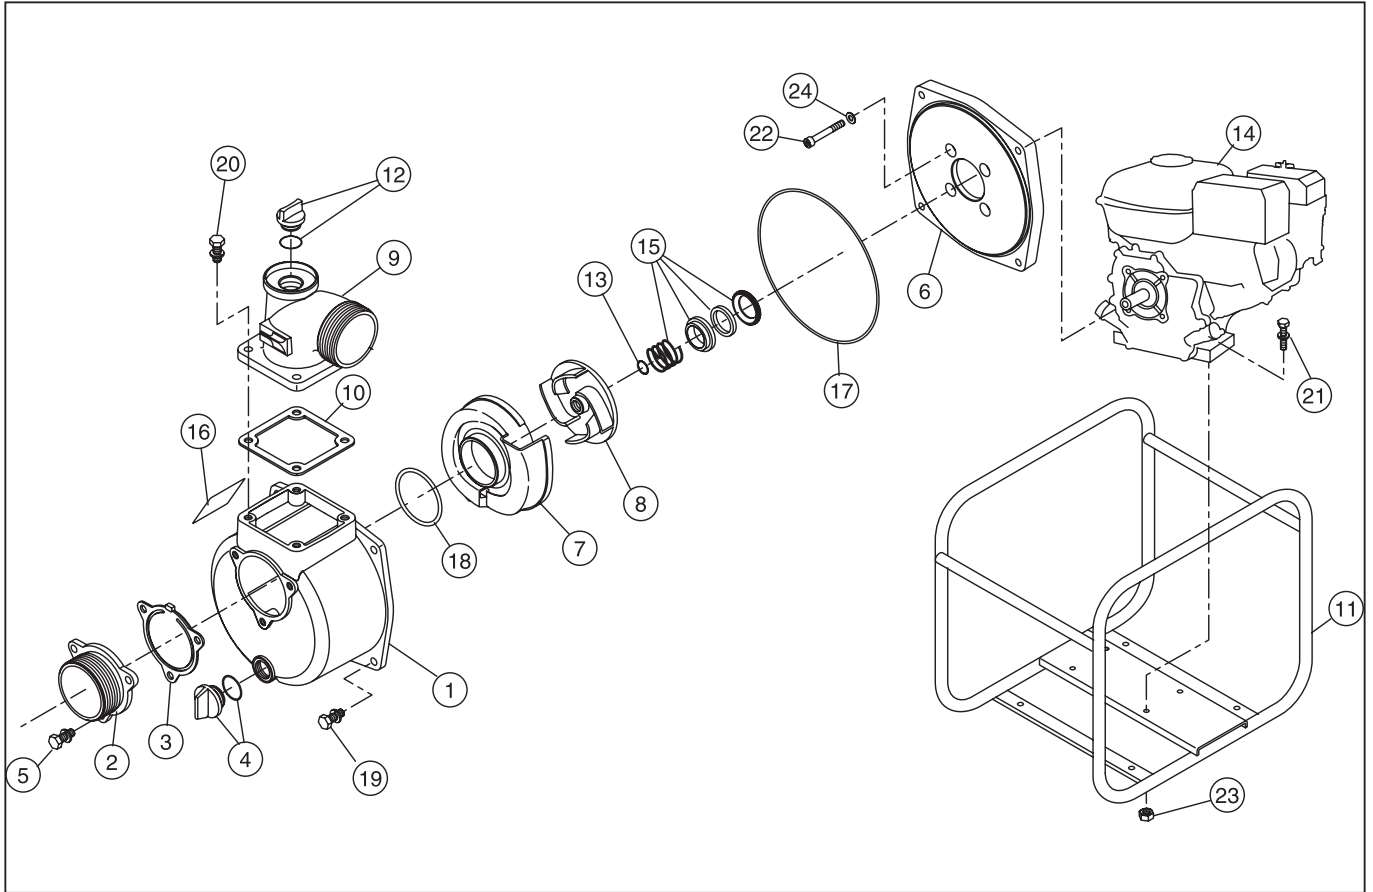

SEH-50X

DWG NO.011939818 MODEL:SEH-50X FORM:SEH-50X-BAJ

No.	PARTS CODE	PARTS NAME	QTY	MATERIAL	SIZE	REMARKS
1	012019501	Pump Casing	1	ADC	(0112578)	
2	011282201	Suction Flange	1	ADC		
3	011266501	Check Valve	1	NBR		
4	011807802	20A Plug Set	1			
5	743119045	Bolt M8X20	3	SWRM	M8X20	
6	011257905	Flange Bracket	1	ADC		
7	011464001	Volute Casing	1	FC		
8	011353203	Impeller	1	FC		
9	011135902	Delivery Flange	1			
10	011054102	Flange Packing	1	CR		
11	011847901	Base Set	1			
12	011807802	20A Plug Set	1			
13	011046601	Adjusting Washer	3	BSP		
14	011434502	Engine(With Oil Alert)	1	HONDA GX120U1WKT2	CE · USA	
15	011068803	Mechanical Seal	1	CARBON CERAMIC	φ 18	
16	011359105	Name Plate	1	T FILM		
17	011501401	O-Ring 1517-42.5	1	NBR	1517-42.5	
18	011279201	O-Ring P54	1	NBR	P54	
19	743119046	Hexagon Bolt M8X22	4	SWRM	M8X22	
20	743119047	Bolt M8X25	4	SWRM	M8X25	
21	743119051	Bolt M8X35	4	SWRM	M8X35	
22	734532076	Socket Bolt M8X60	4	SCM	M8X60	
23	827419008	Nut M8	4	SWRM	M8	
24	854255008	Seal Washer φ 8	4		φ 8	