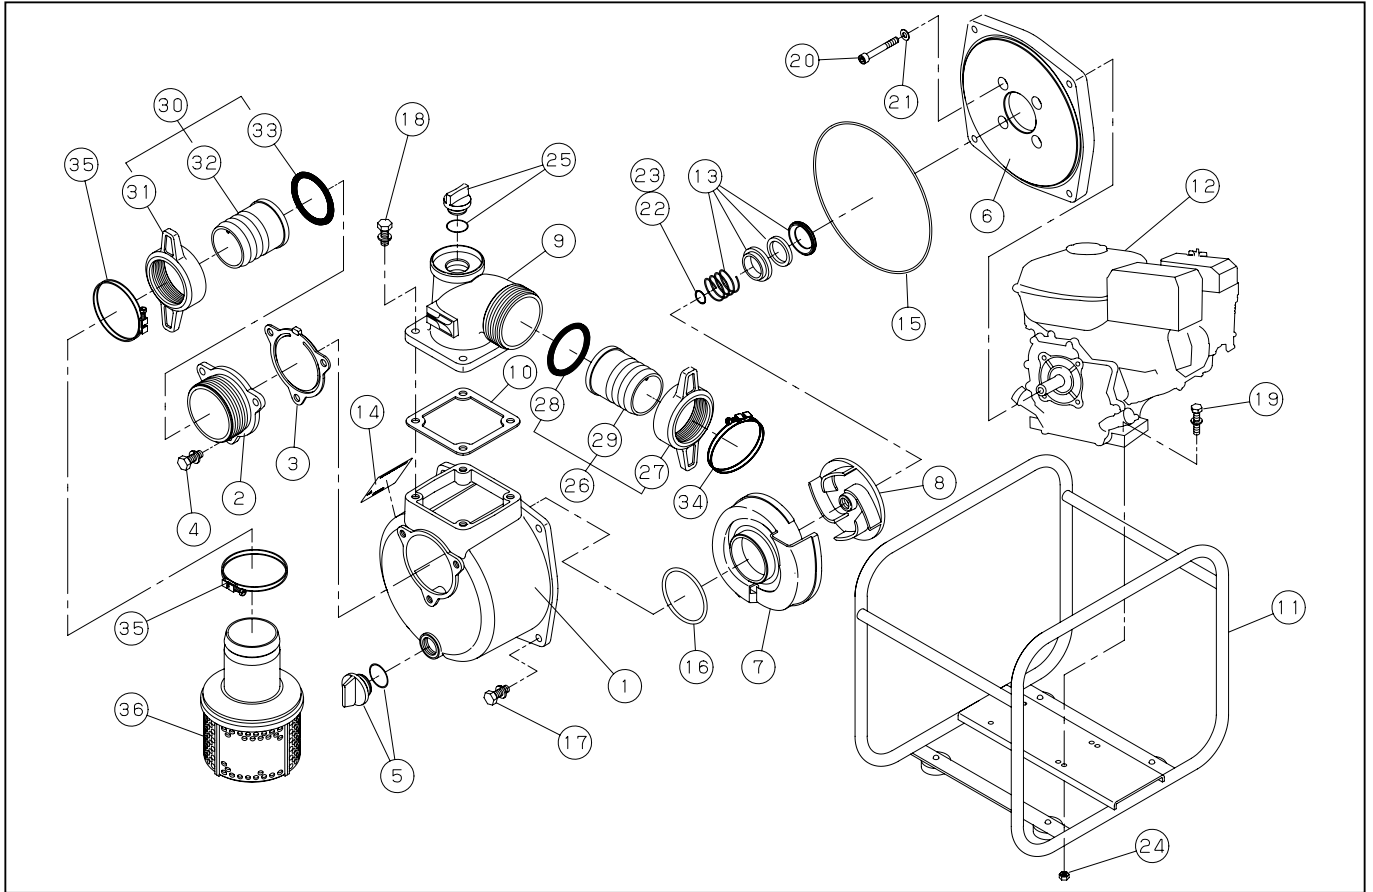

SERM-50

DWG No.011950317 MODEL:SERM-50 (GM291PN) FORM:SERM-50-BAC-5

No.	PARTS CODE	PARTS NAME	QTY	MATERIAL	SIZE	REMARKS
1	011418402	PUMP CASING	1	ADC		
2	011400401	SUCTION FLANGE	1	ADC		
3	011279901	CHECK VALVE	1	NBR		
4	743119061	HEXAGON BOLT	3	SWRM	M10X25	
5	011807901	25A PLUG SET	1			
6	011072203	FLANGE BRACKET	1	ADC		
7	011281906	VOLUTE CASING	1	FC		
8	011286201	IMPELLER	1	FC		
9	011420901	DELIVERY FLANGE	1	ADC		
10	011058402	DELIVERY FLANGE PACKING	1	CR		
11	011790001	BASE SET	1			
12	011447202	ENGINE	1	MTSUBISHI GM291PN-702		
13	011086202	MECHANICAL SEAL	1	HG9A-MN	φ 25	
14	011491504	NAME PLATE	1			
15	011501601	O-RING	1	NBR	1517-51.5	
16	011398901	O-RING	1	NBR	P74	
17	743119078	HEXAGON BOLT	4	SWRM	M12X30	
18	743119063	HEXAGON BOLT	4	SWRM	M10X30	
19	743119067	HEXAGON BOLT	4	SWRM	M10X40	
20	734532076	HEXAGON SOCKET BOLT	4	SCM	M8X60	
21	854255008	SEAL WASHER	4		φ 8	
22	011008101	IMPELLER ADJUSTING WASHER	3		T0.3	
23	011301601	ADJUSTING WASHER	2	BSP	T0.2	
24	827419010	HEXAGON NUT	4	SWRM	M10	
25	011807802	20A PLUG SET	1			
26	011702602	COUPLING SET	1	ABS		
27	011339002	COUPLING	1	ABS		
28	011339101	COUPLING PACKING	1	NBR		
29	011035605	HOSE NIPPLE	1	ABS		
30	011801703	COUPLING SET	1	AC TYPE		

◆ Bare engine can not be supplied

SERM-50

DWG No.011950317 MODEL:SERM-50 (GM291PN) FORM:SERM-50-BAC-5

No.	PARTS CODE	PARTS NAME	QTY	MATERIAL	SIZE	REMARKS
31	011036505	COUPLING	1	AC		
32	011036605	HOSE NIPPLE	1	ABS		
33	011036701	COUPLING PACKING	1	NBR		
34	940019060	HOSE BAND	1		φ 60	
35	940019080	HOSE BAND	2		φ 80	
36	011804603	STRAINER SET	1			
	011419709	PACKING CASE	1			
	011471806	CE MARK LABEL	1			
	011471302	CAUTION LABEL	1			
	011488404	DECLARATION	1			
	011483506	OPERATION MANUAL	1			
	011675901	EU NOISE LABEL(109)	1			