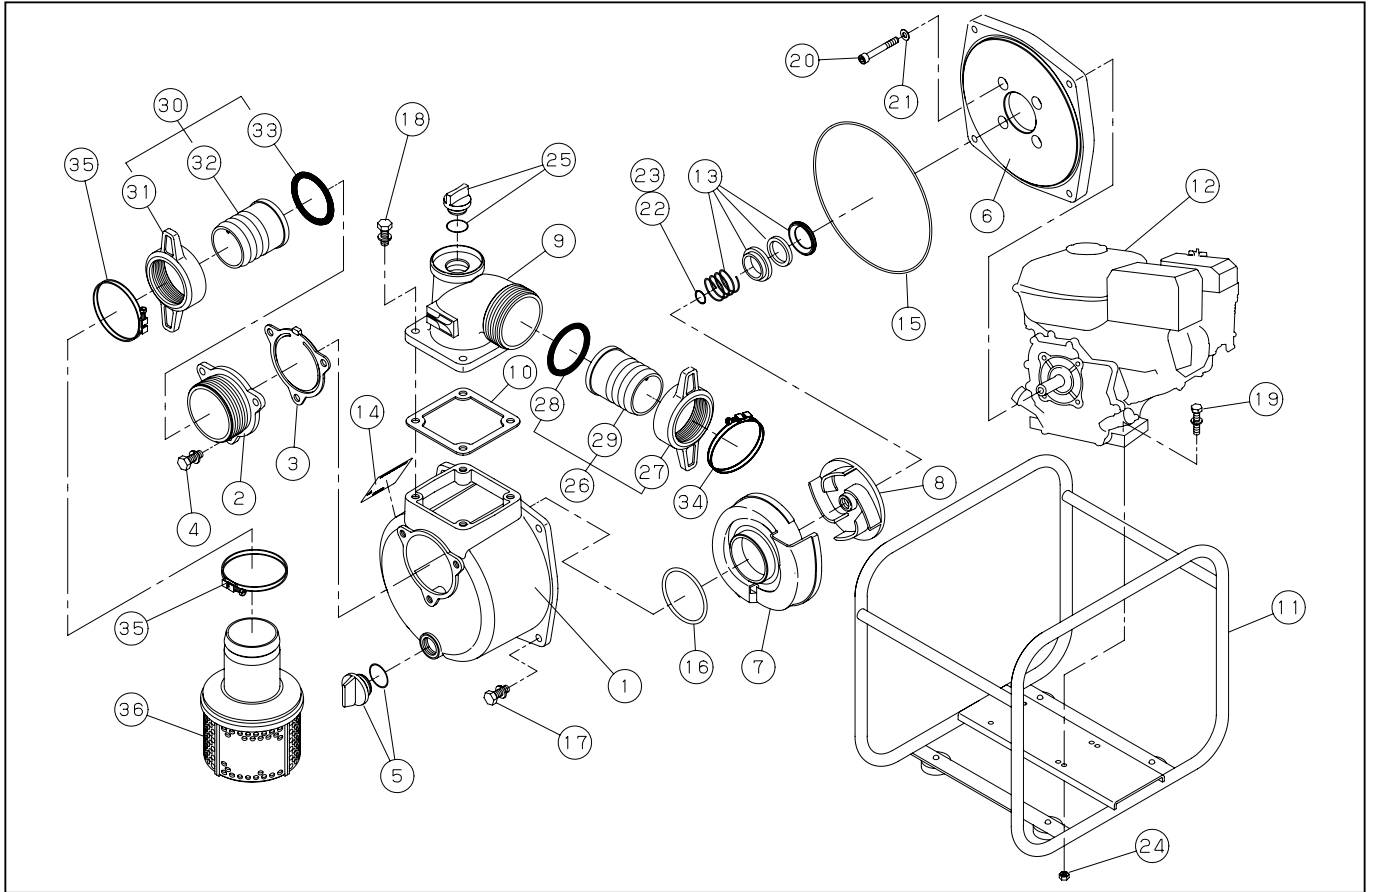

SERM-50

DWG No.011950317 MODEL:SERM-50 (GM291PN) FORM:SERM-50-BAC-5

No.	PARTS CODE	PARTS NAME	QTY	MATERIAL	SIZE	REMARKS
1	011418402	PUMP CASING	1	ADC		
2	011400401	SUCTION FLANGE	1	ADC		
3	011279901	CHECK VALVE	1	NBR		
4	743119061	HEXAGON BOLT	3	SWRM	M10X25	
5	011807901	25A PLUG SET	1			
6	011072203	FLANGE BRACKET	1	ADC		
7	011281906	VOLUTE CASING	1	FC		
8	011286201	IMPELLER	1	FC		
9	011420901	DELIVERY FLANGE	1	ADC		
10	011058402	DELIVERY FLANGE PACKING	1	CR		
11	011790001	BASE SET	1			
12	011447202	ENGINE	1	MTSUBISHI GM291PN-702		
13	011086202	MECHANICAL SEAL	1	HG9A-MN	φ 25	
14	011491504	NAME PLATE	1			
15	011501601	O-RING	1	NBR	1517-51.5	
16	011398901	O-RING	1	NBR	P74	
17	743119078	HEXAGON BOLT	4	SWRM	M12X30	
18	743119063	HEXAGON BOLT	4	SWRM	M10X30	
19	743119067	HEXAGON BOLT	4	SWRM	M10X40	
20	734532076	HEXAGON SOCKET BOLT	4	SCM	M8X60	
21	854255008	SEAL WASHER	4		φ 8	
22	011008101	IMPELLER ADJUSTING WASHER	3		T0.3	
23	011301601	ADJUSTING WASHER	2	BSP	T0.2	
24	827419010	HEXAGON NUT	4	SWRM	M10	
25	011807802	20A PLUG SET	1			
26	011702602	COUPLING SET	1	ABS		
27	011339002	COUPLING	1	ABS		
28	011339101	COUPLING PACKING	1	NBR		
29	011035605	HOSE NIPPLE	1	ABS		
30	011801703	COUPLING SET	1	AC TYPE		

◆ Bare engine can not be supplied

SERM-50

DWG No.011950317 MODEL:SERM-50 (GM291PN) FORM:SERM-50-BAC-5

No.	PARTS CODE	PARTS NAME	QTY	MATERIAL	SIZE	REMARKS
31	011036505	COUPLING	1	AC		
32	011036605	HOSE NIPPLE	1	ABS		
33	011036701	COUPLING PACKING	1	NBR		
34	940019060	HOSE BAND	1		φ 60	
35	940019080	HOSE BAND	2		φ 80	
36	011804603	STRAINER SET	1			
	011419709	PACKING CASE	1			
	011471806	CE MARK LABEL	1			
	011471302	CAUTION LABEL	1			
	011488404	DECLARATION	1			
	011483506	OPERATION MANUAL	1			
	011675901	EU NOISE LABEL(109)	1			