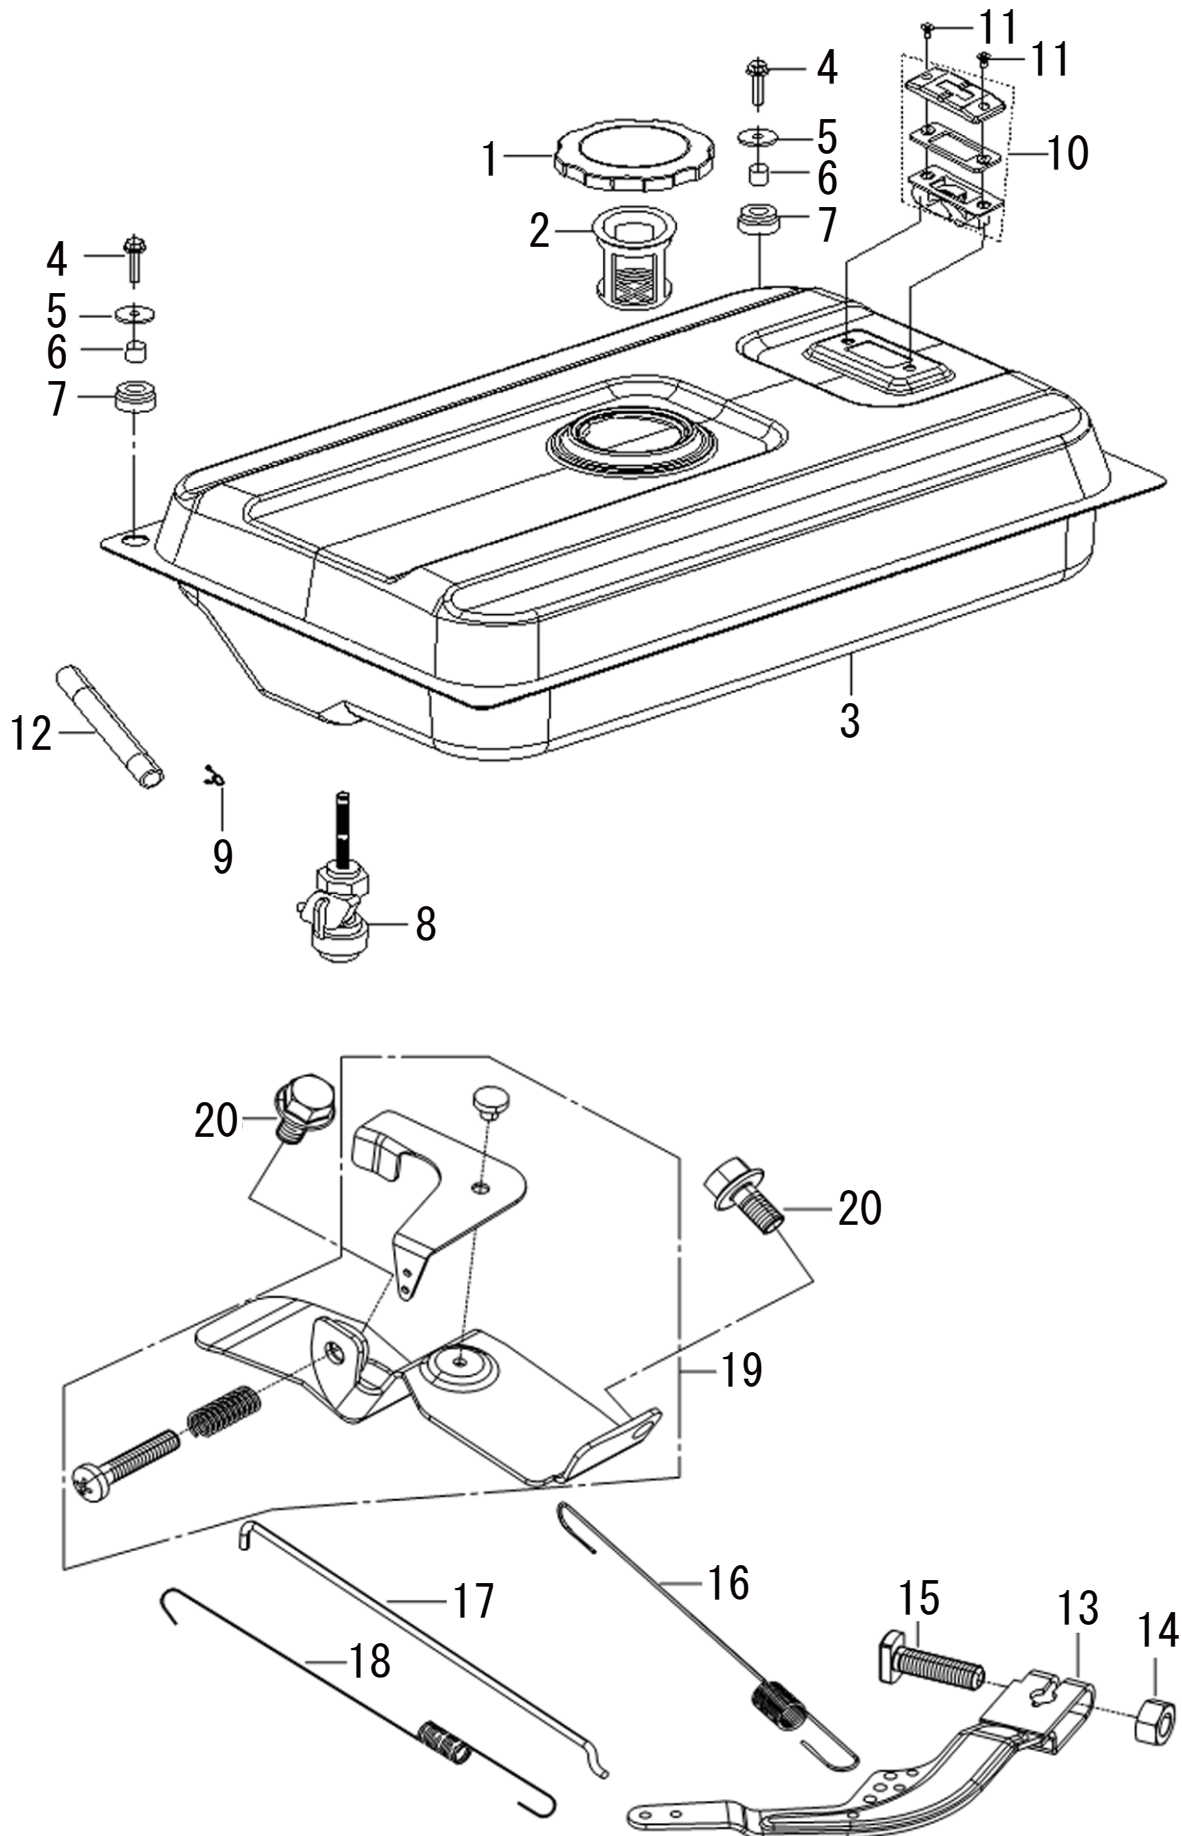

No.	PARTS CODE	PARTS NAME	QTY	MATERIAL/SIZE	REMARKS
1	100047402	COVER,FUEL TANK	1		
2	100047501	FUEL FILTER	1		
3	100047604	TANK,FUEL	1		
4	100042201	BOLT	2		
5	100051101	WASHER	2		
6	100047801	BUSH	2		
7	100047901	SLEEVE,FUEL TANK RUBBER	2		
8	100048001	VALVE,FUEL SHUT OFF	1		
9	100007701	CLAMP	1		
10	100048102	FUEL GAUGE	1		
11	100048201	SCREW	2		
12	100050201	RUBBER HOUSE	1		
13	100009001	SUPPORT SUBASSEMBLY,GOVERNOR	1		
14	100006901	NUT	1	M6	
15	100009101	BOLT,GOVERNOR SUPPORT	1		
16	100049901	SPRING,GOVERNOR	1		
17	100050001	ROD,GOVERNEOR	1		
18	100008901	SPRING,THROTTLE VALVE RETURNING	1		
19	100050102	CONTROL ASSY,THROTTLE	1		
20	100005801	BOLT	2	M6X10	

No.	PARTS CODE	PARTS NAME	QTY	MATERIAL/SIZE	REMARKS
1	10008001	NUT	1	M14X1.5	
2	100077001	PULLEY,STARTER	1		
3	100008201	IMPELLER	1		
4	100008301	FLYWHEEL SUBASSEMBLY	1		
5	100049801	COIL,IGNITION	1		
6	100008401	BOLT	2	M6X25	
7	065043001	MAGNETO	1		
8	065041601	BRACKET,MOTOR	1		
9	065041901	BOLT	4		
10	065042001	BOLT	1		
11	100076001	WASHER	1		
12	065042201	REGULATOR,VOLTAGE	1		
13	100005901	BOLT	6		
14	065043101	BRUSH SUBASSEMBLY,CARBON	1		
15	065047201	BAND	1		
16	065042401	COVER,MOTOR TAIL	1		
17	065042501	BRACKET,MOTOR COVER	1		
18	100000501	BOLT	1		