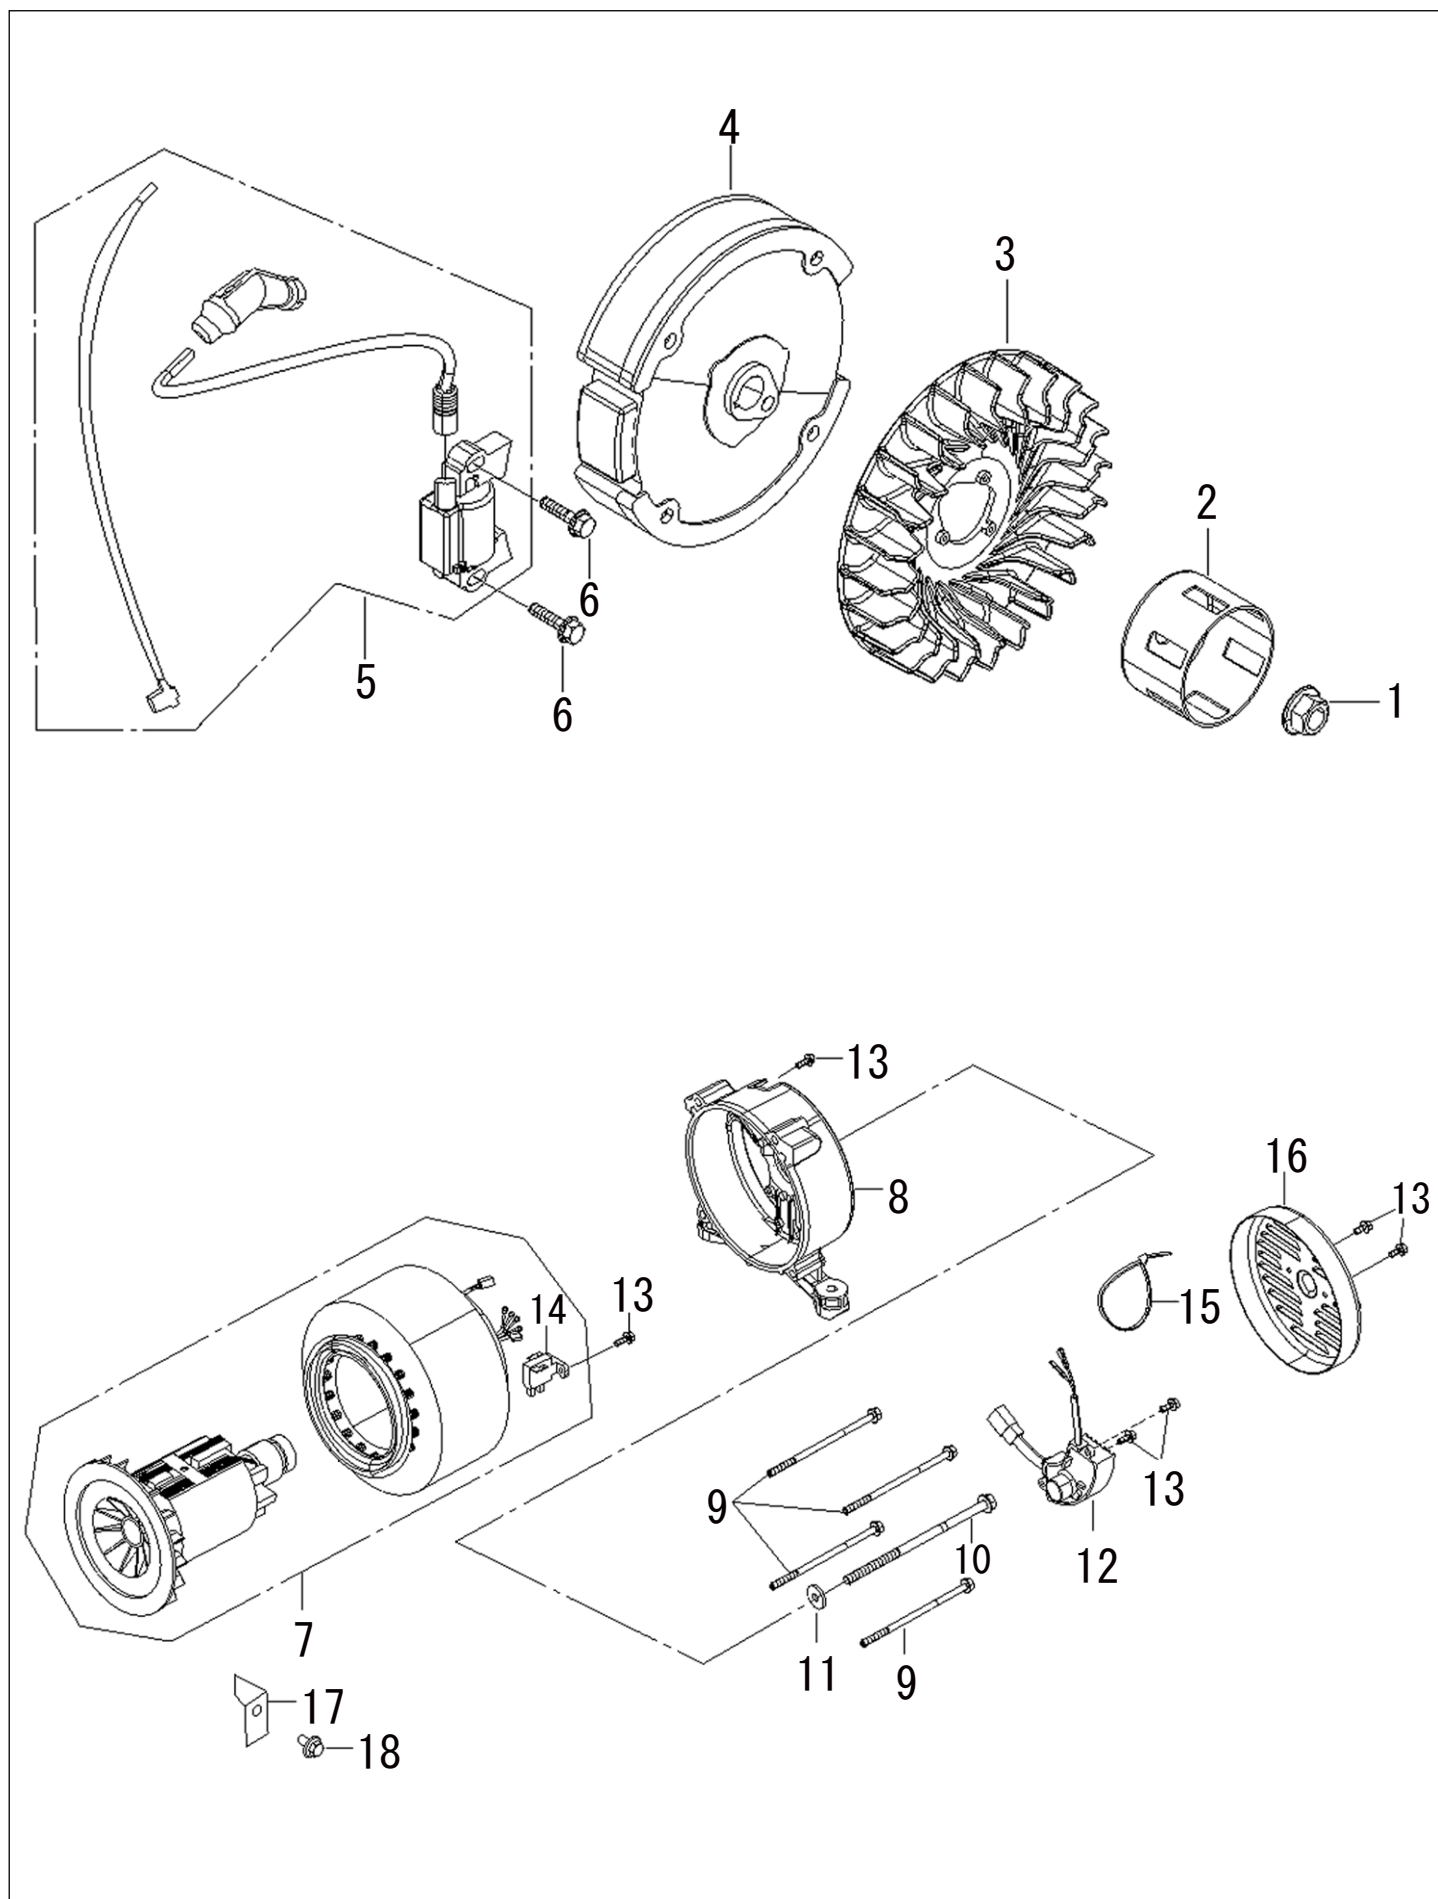

No.	PARTS CODE	PARTS NAME	QTY	MATERIAL/SIZE	REMARKS
1	100047402	COVER,FUEL TANK	1		
2	100047501	FUEL FILTER	1		
3	100047604	TANK,FUEL	1		
4	100042201	BOLT	2		
5	100051101	WASHER	2		
6	100047801	BUSH	2		
7	100047901	SLEEVE,FUEL TANK RUBBER	2		
8	100048001	VALVE,FUEL SHUT OFF	1		
9	100007701	CLAMP	1		
10	100048102	FUEL GAUGE	1		
11	100048201	SCREW	2		
12	100050201	RUBBER HOUSE	1		
13	100009001	SUPPORT SUBASSEMBLY,GOVERNOR	1		
14	100006901	NUT	1	M6	
15	100009101	BOLT,GOVERNOR SUPPORT	1		
16	100049901	SPRING,GOVERNOR	1		
17	100050001	ROD,GOVERNEOR	1		
18	100008901	SPRING,THROTTLE VALVE RETURNING	1		
19	100050102	CONTROL ASSY,THROTTLE	1		
20	100005801	BOLT	2	M6X10	

No.	PARTS CODE	PARTS NAME	QTY	MATERIAL/SIZE	REMARKS
1	10008001	NUT	1	M14X1.5	
2	100077001	PULLEY,STARTER	1		
3	100008201	IMPELLER	1		
4	100008301	FLYWHEEL SUBASSEMBLY	1		
5	100049801	COIL,IGNITION	1		
6	100008401	BOLT	2	M6X25	
7	065043001	MAGNETO	1		
8	065041601	BRACKET,MOTOR	1		
9	065041901	BOLT	4		
10	065042001	BOLT	1		
11	100076001	WASHER	1		
12	065042201	REGULATOR,VOLTAGE	1		
13	100005901	BOLT	6		
14	065043101	BRUSH SUBASSEMBLY,CARBON	1		
15	065047201	BAND	1		
16	065042401	COVER,MOTOR TAIL	1		
17	065042501	BRACKET,MOTOR COVER	1		
18	100000501	BOLT	1		