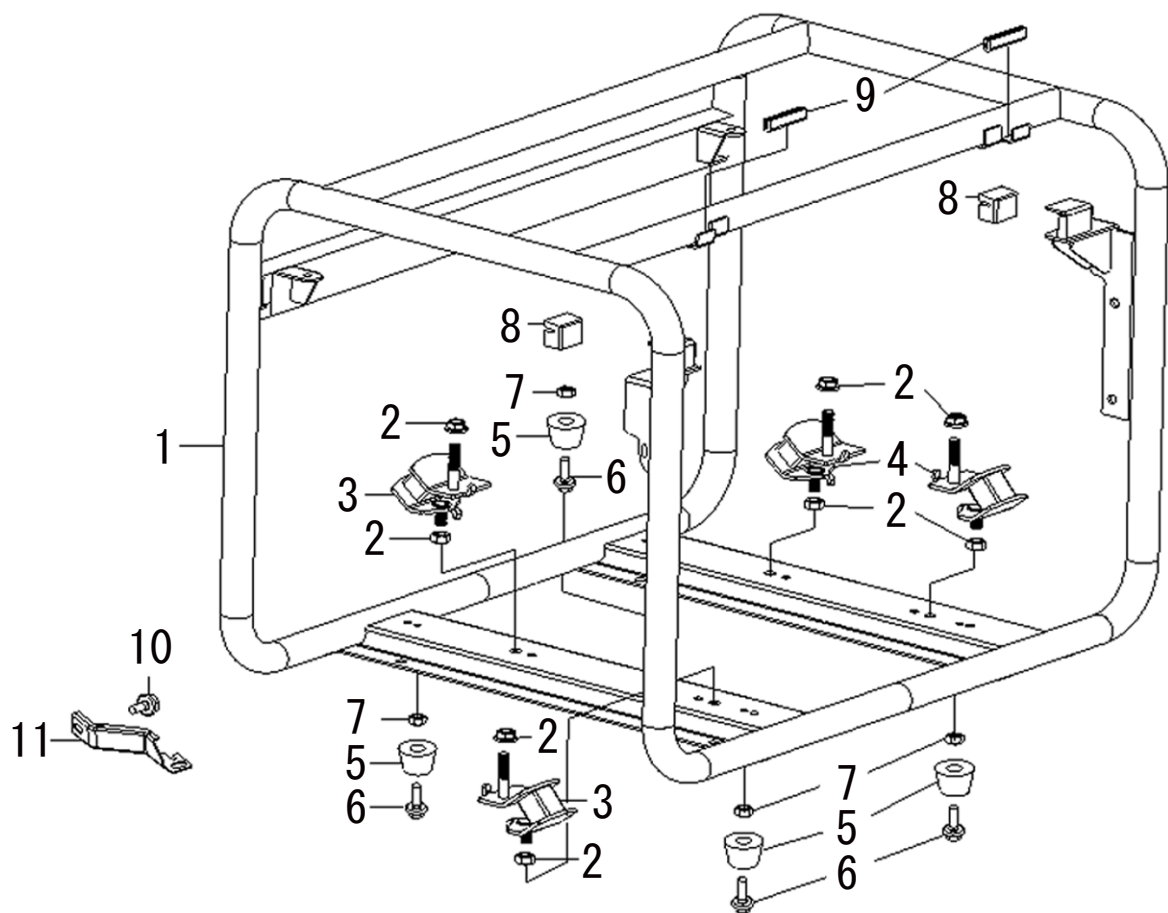

No.	PARTS CODE	PARTS NAME	QTY	MATERIAL/SIZE	REMARKS
1	100047402	COVER,FUEL TANK	1		
2	100047501	FUEL FILTER	1		
3	100047604	TANK,FUEL	1		
4	100042201	BOLT	2		
5	100051101	WASHER	2		
6	100047801	BUSH	2		
7	100047901	SLEEVE,FUEL TANK RUBBER	2		
8	100048001	VALVE,FUEL SHUT OFF	1		
9	100007701	CLAMP	1		
10	100048102	FUEL GAUGE	1		
11	100048201	SCREW	2		
12	100050201	RUBBER HOUSE	1		
13	100009001	SUPPORT SUBASSEMBLY,GOVERNOR	1		
14	100006901	NUT	1	M6	
15	100009101	BOLT,GOVERNOR SUPPORT	1		
16	100049901	SPRING,GOVERNOR	1		
17	100050001	ROD,GOVERNEOR	1		
18	100008901	SPRING,THROTTLE VALVE RETURNING	1		
19	100050102	CONTROL ASSY,THROTTLE	1		
20	100005801	BOLT	2	M6X10	

No.	PARTS CODE	PARTS NAME	QTY	MATERIAL/SIZE	REMARKS
1	10008001	NUT	1	M14X1.5	
2	100077001	PULLEY,STARTER	1		
3	100008201	IMPELLER	1		
4	100008301	FLYWHEEL SUBASSEMBLY	1		
5	100049801	COIL,IGNITION	1		
6	100008401	BOLT	2	M6X25	
7	065043001	MAGNETO	1		
8	065041601	BRACKET,MOTOR	1		
9	065041901	BOLT	4		
10	065042001	BOLT	1		
11	100076001	WASHER	1		
12	065042201	REGULATOR,VOLTAGE	1		
13	100005901	BOLT	6		
14	065043101	BRUSH SUBASSEMBLY,CARBON	1		
15	065047201	BAND	1		
16	065042401	COVER,MOTOR TAIL	1		
17	065042501	BRACKET,MOTOR COVER	1		
18	100000501	BOLT	1		