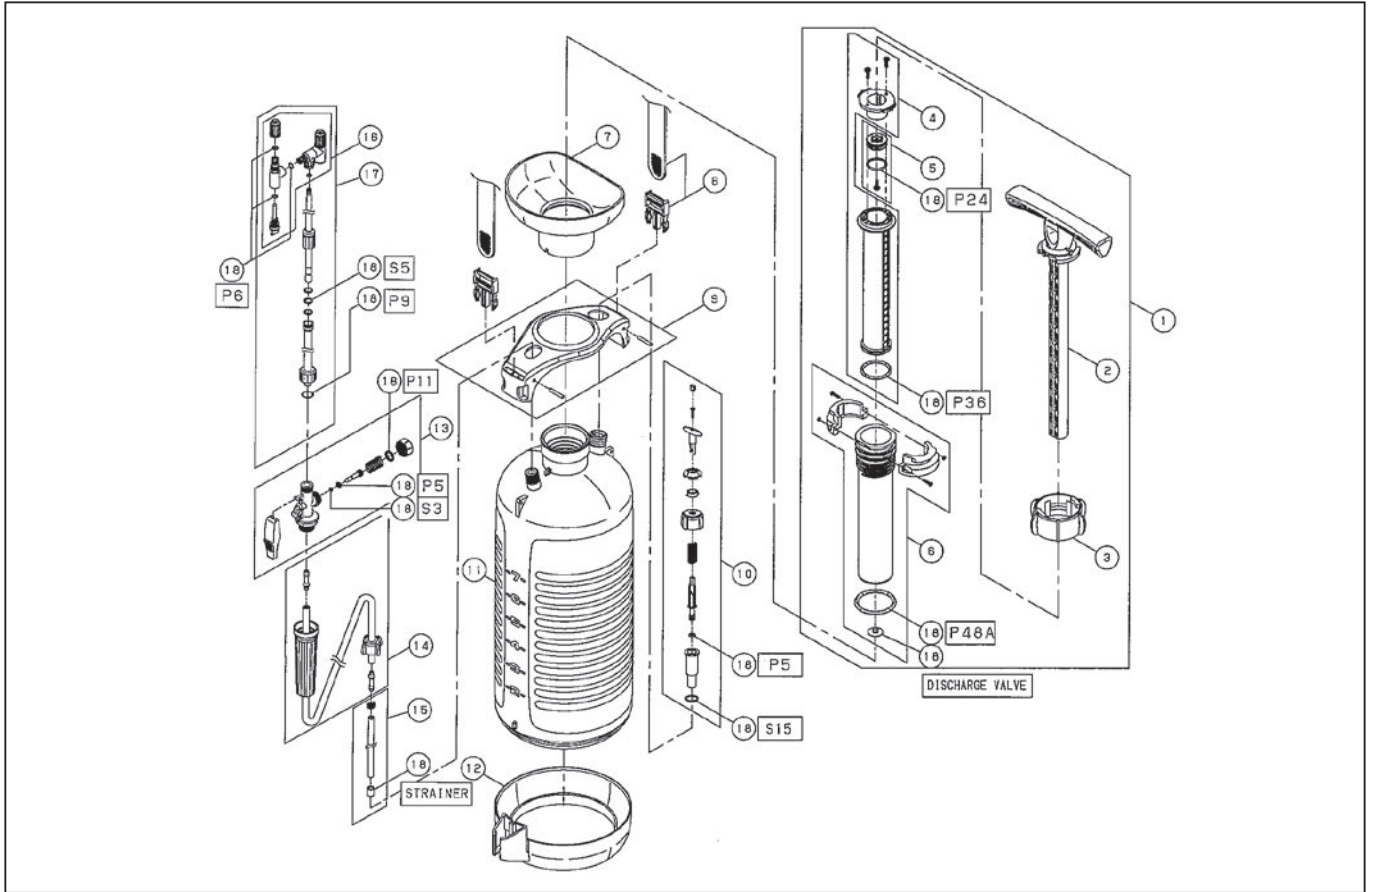

HS-703W

DWG No. 040883001 MODEL:HS-703W FORM:HS-703W-BAA-0

No.	PARTS CODE	PARTS NAME	QTY	MATERIAL	SIZE	REMARKS
1	040816802	PUMP ASSY				
2	040870001	HANDLE ASSY	1			
3	040077402	HS-W SWITCH CAP	1			
4	040817203	INNER SYLINDER ASSY	1			
5	040817302	PISTON ASSY	1			
6	040817403	OUETR SYLINDER ASSY	1			
7	040078602	HS-W FUNNEL	1			
8	040816502	SHOULDER BELT ASSY				
9	040817502	HS-W HEAD COVER ASSY	1			
10	040816903	HANDLE PRESSURE ASSY				
11	040078502	HS-W 7L TANK	1			
12	040078802	HS-W BOTTOM COVER	1			
13	040817001	HS-W NOZZLE ASSY	1			
14	040816601	HS-W DELIVERY HOSE ASSY	1		5M	
15	040817102	HS-W SUCTION HOSE ASSY	1			7L
16	040822803	SPRAY HEAD ASSY	1			2 HEADS
17	040816207	2 HEAD NOZZLE ASSY	1			2 HEADS
18	040871902	PACKING FULL SET	1			
	040123901	OPERATION MANUAL	1			