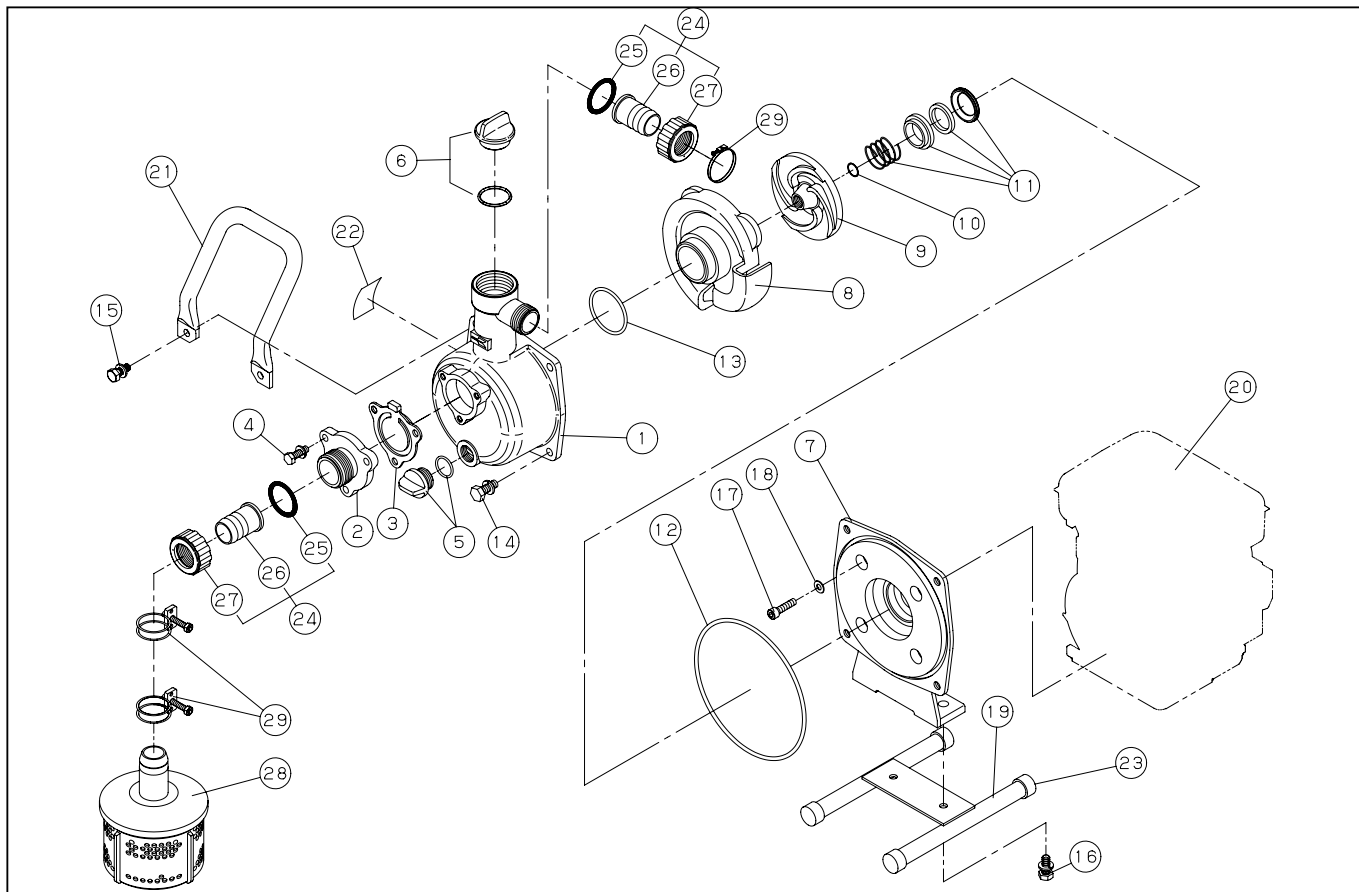

**SE-25F**

DWG No.012875803 MODEL:SE-25F FORM:SE-25F-BAD-0

No.	PARTS CODE	PARTS NAME	QTY	MATERIAL	SIZE	REMARKS
1	011332903	PUMP CASING	1	ADC		
2	011332501	SUCTION FLANGE	1	ADC		
3	011332601	CHECK VALVE	1	NBR		
4	743119032	HEXAGON BOLT	3	SWRM	M6X20	
5	014801001	15A PLUG SET	1			
6	011845001	32A PLUG SET	1			
7	011499201	FLANGE BRACKET	1	ADC		
8	011252803	VOLUTE CASING	1	ADC		
9	011499301	IMPELLER	1	ADC		
10	014025103	IMPELLER ADJUSTING WASHER	3	BS		
11	011605402	MECHANICAL SEAL	1	HG9A-MN	φ 12	
12	890255031	O-RING	1	NBR	1517-31	
13	889855042	O-RING	1	NBR	P42	
14	743119045	HEXAGON BOLT	2	SWRM	M8X20	
15	743119046	HEXAGON BOLT	2	SWRM	M8X22	
16	743119043	HEXAGON BOLT	2	SWRM	M8X16	
17	734532274	HEXAGON SOCKET BOLT	4	SCM	M5X40	
18	854255005	SEAL WASHER	4		φ 5	
19	011826703	BASE SET	1			
20	011653501	ENGINE	1	ROBIN EH025P*0203		
21	011427705	HANDLE	1	STKM		
22	011653601	NAME PLATE	1			
23	011257602	PIPE RUBBER	4	NBR		
24	034812401	COUPLING SET	2		25mm	
25	034006501	COUPLING PACKING	2	CR		
26	034078201	HOSE NIPPLE	2	ABS		
27	034078101	COUPLING	2	ABS		
28	011819301	STRAINER SET	1			
29	940019032	HOSE BAND	3		φ 32	
	011653703	PACKING CASE	1			

◆ Bare engine can not be supplied

**SE-25F**

DWG No.012875803 MODEL:SE-25F FORM:SE-25F-BAD-0

No.	PARTS CODE	PARTS NAME	QTY	MATERIAL	SIZE	REMARKS
	011476001	ENGINE CAUTION LABEL C	1			
	011476201	ENGINE CAUTION LABEL E	1			
	011477804	OPERATION MANUAL	1			
	011481807	DECLARATION	1			
	011474102	CAUTION LABEL	1			
	011471806	CE MARK LABEL	1			
	011643201	EU NOISE LABEL	1			