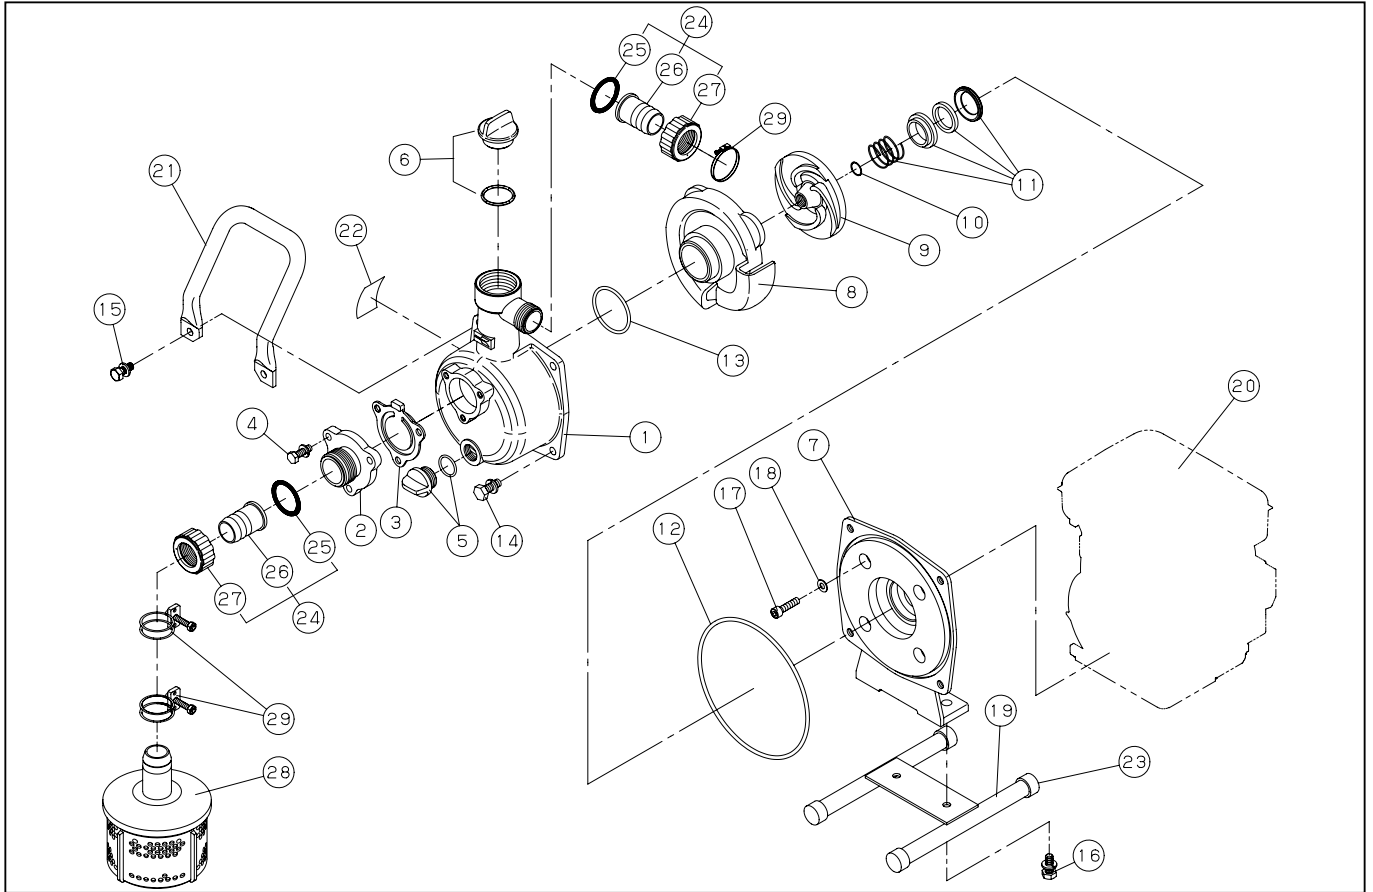

**SE-25F**

DWG No.012875803 MODEL:SE-25F FORM:SE-25F-BAD-0

No.	PARTS CODE	PARTS NAME	QTY	MATERIAL	SIZE	REMARKS
1	011332903	PUMP CASING	1	ADC		
2	011332501	SUCTION FLANGE	1	ADC		
3	011332601	CHECK VALVE	1	NBR		
4	743119032	HEXAGON BOLT	3	SWRM	M6X20	
5	014801001	15A PLUG SET	1			
6	011845001	32A PLUG SET	1			
7	011499201	FLANGE BRACKET	1	ADC		
8	011252803	VOLUTE CASING	1	ADC		
9	011499301	IMPELLER	1	ADC		
10	014025103	IMPELLER ADJUSTING WASHER	3	BS		
11	011605402	MECHANICAL SEAL	1	HG9A-MN	φ 12	
12	890255031	O-RING	1	NBR	1517-31	
13	889855042	O-RING	1	NBR	P42	
14	743119045	HEXAGON BOLT	2	SWRM	M8X20	
15	743119046	HEXAGON BOLT	2	SWRM	M8X22	
16	743119043	HEXAGON BOLT	2	SWRM	M8X16	
17	734532274	HEXAGON SOCKET BOLT	4	SCM	M5X40	
18	854255005	SEAL WASHER	4		φ 5	
19	011826703	BASE SET	1			
20	011653501	ENGINE	1	ROBIN EH025P*0203		
21	011427705	HANDLE	1	STKM		
22	011653601	NAME PLATE	1			
23	011257602	PIPE RUBBER	4	NBR		
24	034812401	COUPLING SET	2		25mm	
25	034006501	COUPLING PACKING	2	CR		
26	034078201	HOSE NIPPLE	2	ABS		
27	034078101	COUPLING	2	ABS		
28	011819301	STRAINER SET	1			
29	940019032	HOSE BAND	3		φ 32	
	011653703	PACKING CASE	1			

◆ Bare engine can not be supplied

**SE-25F**

DWG No.012875803 MODEL:SE-25F FORM:SE-25F-BAD-0

No.	PARTS CODE	PARTS NAME	QTY	MATERIAL	SIZE	REMARKS
	011476001	ENGINE CAUTION LABEL C	1			
	011476201	ENGINE CAUTION LABEL E	1			
	011477804	OPERATION MANUAL	1			
	011481807	DECLARATION	1			
	011474102	CAUTION LABEL	1			
	011471806	CE MARK LABEL	1			
	011643201	EU NOISE LABEL	1			