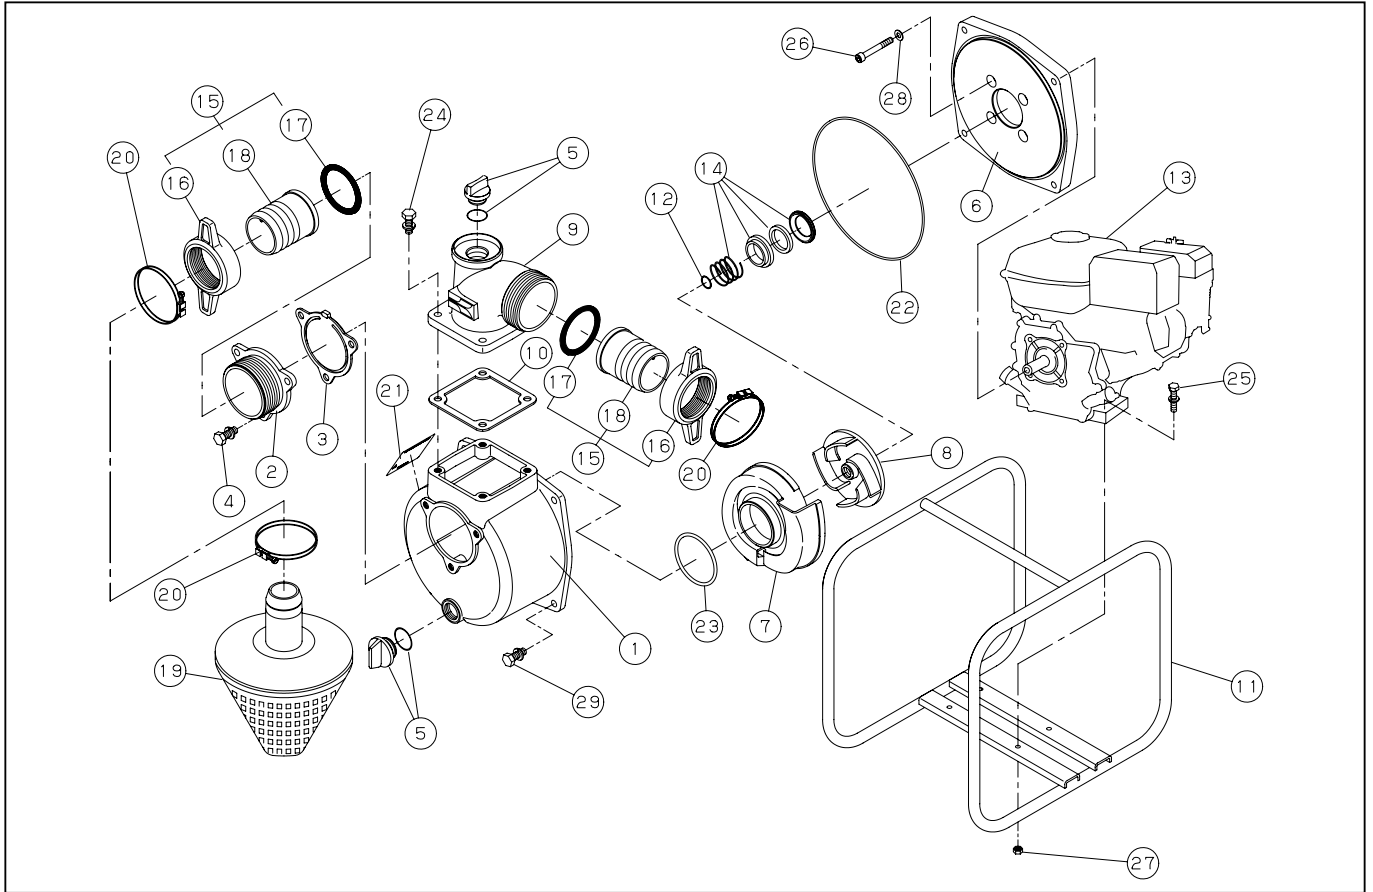

SE-50X

DWG No.011983902 MODEL:SE-50X FORM:SE-50X-BCC-1

No.	PARTS CODE	PARTS NAME	QTY	MATERIAL	SIZE	REMARKS
1	011257802	PUMP CASING	1	ADC		
2	011266203	SUCTION FLANGE	1	ADC		
3	011266501	CHECK VALVE	1	NBR		
4	743119045	HEXAGON BOLT	3	SWRM	M8X20	
5	011807802	20A PLUG SET	2			
6	011257905	FLANGE BRACKET	1	ADC		
7	011464001	VOLUTE CASING	1	FC		
8	011353203	IMPELLER	1	FC		
9	011055605	DELIVERY FLANGE	1	ADC		
10	011054102	DELIVERY FLANGE PACKING	1	CR		
11	011837301	BASE SET	1			
12	011046601	IMPELLER ADJUSTING WASHER	3	BSP		
13	011121801	ENGINE	1	ROBIN EY150D10010 4CYCLE		
14	011068803	MECHANICAL SEAL	1		φ 18	
15	011702603	COUPLING SET	2	ABS		
16	011339002	COUPLING	2	ABS		
17	011339101	COUPLING PACKING	2	NBR		
18	011035605	HOSE NIPPLE	2	ABS		
19	011815901	STRAINER SET	1	PP		
20	940019060	HOSE BAND	3		φ 60	
21	011539602	NAME PLATE	1			
22	011501401	O-RING	1	NBR	1517-42.5	
23	011279201	O-RING	1	NBR	P54	
24	743119047	HEXAGON BOLT	4	SWRM	M8X25	
25	743119051	HEXAGON BOLT	4	SWRM	M8X35	
26	734532076	HEXAGON SOCKET BOLT	4	SCM	M8X60	
27	827419008	HEXAGON NUT	4	SWRM	M8	
28	854255008	SEAL WASHER	4		φ 8	
29	743119046	HEXAGON BOLT	4	SWRM	M8X22	
	011539802	PACKING CASE	1			

◆ Bare engine can not be supplied

SE-50X

DWG No.011983902 MODEL:SE-50X FORM:SE-50X-BCC-1

No.	PARTS CODE	PARTS NAME	QTY	MATERIAL	SIZE	REMARKS
	011273420	OPERATION MANUAL	1			

◆ Bare engine can not be supplied