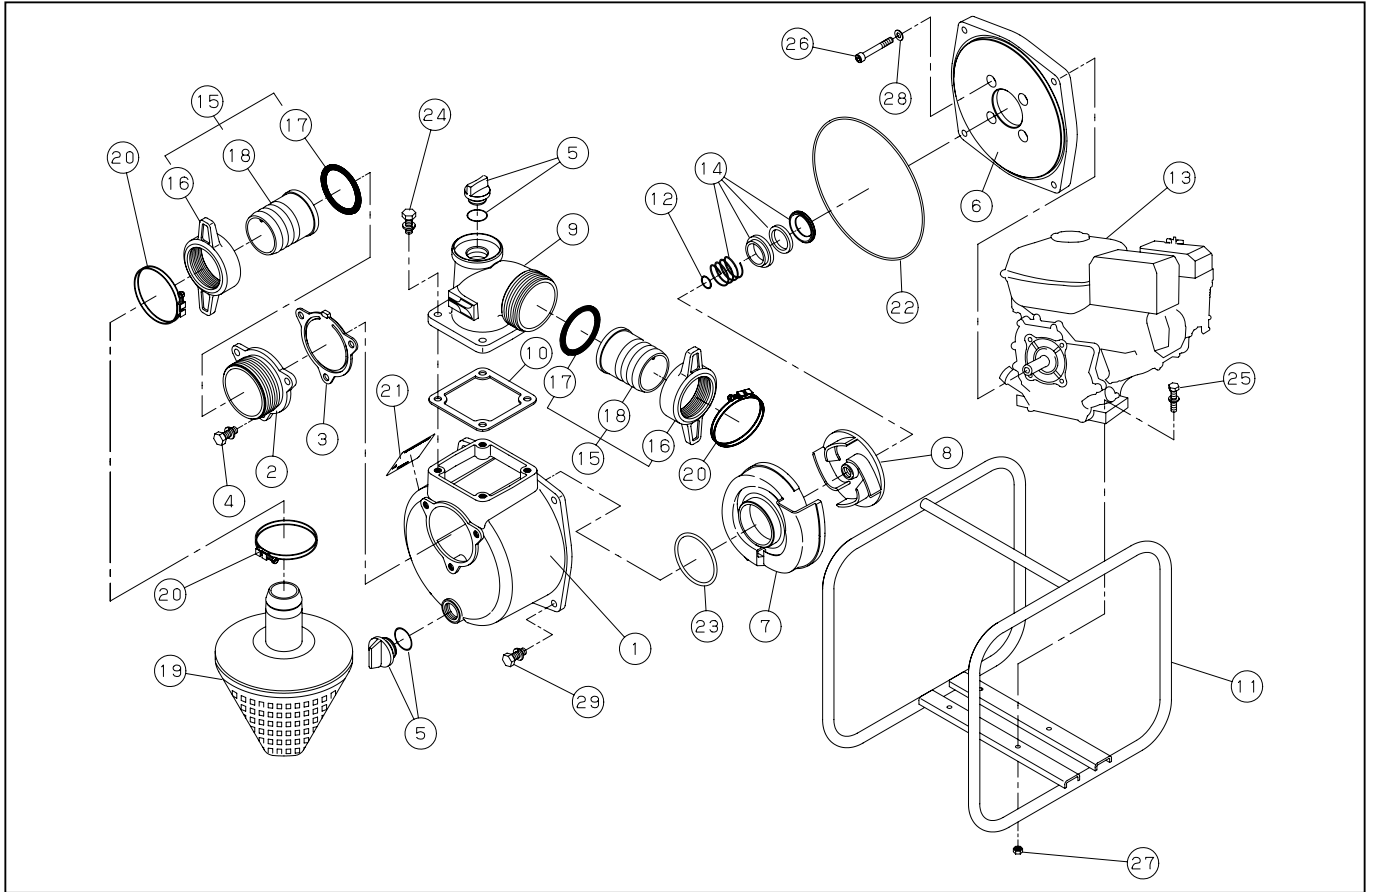

SE-50X

DWG No.011983902 MODEL:SE-50X FORM:SE-50X-BCC-1

No.	PARTS CODE	PARTS NAME	QTY	MATERIAL	SIZE	REMARKS
1	011257802	PUMP CASING	1	ADC		
2	011266203	SUCTION FLANGE	1	ADC		
3	011266501	CHECK VALVE	1	NBR		
4	743119045	HEXAGON BOLT	3	SWRM	M8X20	
5	011807802	20A PLUG SET	2			
6	011257905	FLANGE BRACKET	1	ADC		
7	011464001	VOLUTE CASING	1	FC		
8	011353203	IMPELLER	1	FC		
9	011055605	DELIVERY FLANGE	1	ADC		
10	011054102	DELIVERY FLANGE PACKING	1	CR		
11	011837301	BASE SET	1			
12	011046601	IMPELLER ADJUSTING WASHER	3	BSP		
13	011121801	ENGINE	1	ROBIN EY150D10010 4CYCLE		
14	011068803	MECHANICAL SEAL	1		φ 18	
15	011702603	COUPLING SET	2	ABS		
16	011339002	COUPLING	2	ABS		
17	011339101	COUPLING PACKING	2	NBR		
18	011035605	HOSE NIPPLE	2	ABS		
19	011815901	STRAINER SET	1	PP		
20	940019060	HOSE BAND	3		φ 60	
21	011539602	NAME PLATE	1			
22	011501401	O-RING	1	NBR	1517-42.5	
23	011279201	O-RING	1	NBR	P54	
24	743119047	HEXAGON BOLT	4	SWRM	M8X25	
25	743119051	HEXAGON BOLT	4	SWRM	M8X35	
26	734532076	HEXAGON SOCKET BOLT	4	SCM	M8X60	
27	827419008	HEXAGON NUT	4	SWRM	M8	
28	854255008	SEAL WASHER	4		φ 8	
29	743119046	HEXAGON BOLT	4	SWRM	M8X22	
	011539802	PACKING CASE	1			

◆ Bare engine can not be supplied

SE-50X

DWG No.011983902 MODEL:SE-50X FORM:SE-50X-BCC-1

No.	PARTS CODE	PARTS NAME	QTY	MATERIAL	SIZE	REMARKS
	011273420	OPERATION MANUAL	1			

◆ Bare engine can not be supplied