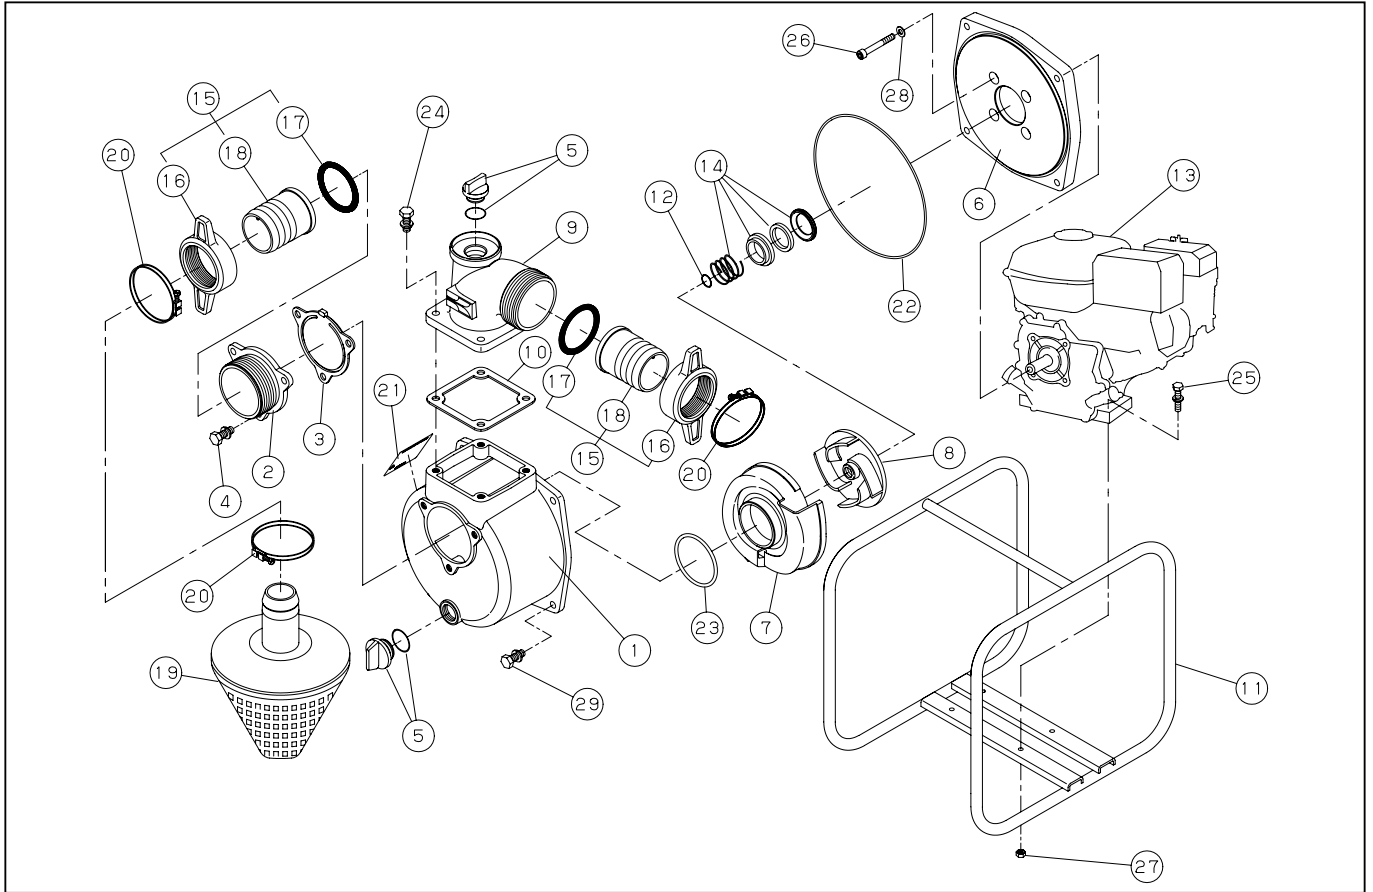

SE-50X

DWG No.012870102 MODEL:SE-50X FORM:SE-50X-BCQ-0

No.	PARTS CODE	PARTS NAME	QTY	MATERIAL	SIZE	REMARKS
1	011257802	PUMP CASING	1	ADC		
2	011266203	SUCTION FLANGE	1	ADC		
3	011266501	CHECK VALVE	1	NBR		
4	743119045	HEXAGON BOLT	3	SWRM	M8X20	
5	011807802	20A PLUG SET	2			
6	011257905	FLANGE BRACKET	1	ADC		
7	011464001	VOLUTE CASING	1	FC		
8	011353203	IMPELLER	1	FC		
9	011055605	DELIVERY FLANGE	1	ADC		
10	011054102	DELIVERY FLANGE PACKING	1	CR		
11	011828201	BASE SET	1			
12	011046601	IMPELLER ADJUSTING WASHER	3	BSP		
13	011633001	ENGINE	1	ROBIN EY153D10010		
14	011068803	MECHANICAL SEAL	1		φ 18	
15	011702603	COUPLING SET	2	ABS		
16	011339002	COUPLING	2	ABS		
17	011339101	COUPLING PACKING	2	NBR		
18	011035605	HOSE NIPPLE	2	ABS		
19	011815901	STRAINER SET	1	PP		
20	940019060	HOSE BAND	3		φ 60	
21	011634501	NAME PLATE	1			
22	011501401	O-RING	1	NBR	1517-42.5	
23	011279201	O-RING	1	NBR	P54	
24	743119047	HEXAGON BOLT	4	SWRM	M8X25	
25	743119051	HEXAGON BOLT	4	SWRM	M8X35	
26	734532076	HEXAGON SOCKET BOLT	4	SCM	M8X60	
27	827419008	HEXAGON NUT	4	SWRM	M8	
28	854255008	SEAL WASHER	4		φ 8	
29	743119046	HEXAGON BOLT	4	SWRM	M8X22	
	011636801	PACKING CASE	1			

◆ Bare engine can not be supplied

SE-50X

DWG No.012870102 MODEL:SE-50X FORM:SE-50X-BCQ-0

No.	PARTS CODE	PARTS NAME	QTY	MATERIAL	SIZE	REMARKS
	011273420	OPERATION MANUAL	1			

◆ Bare engine can not be supplied