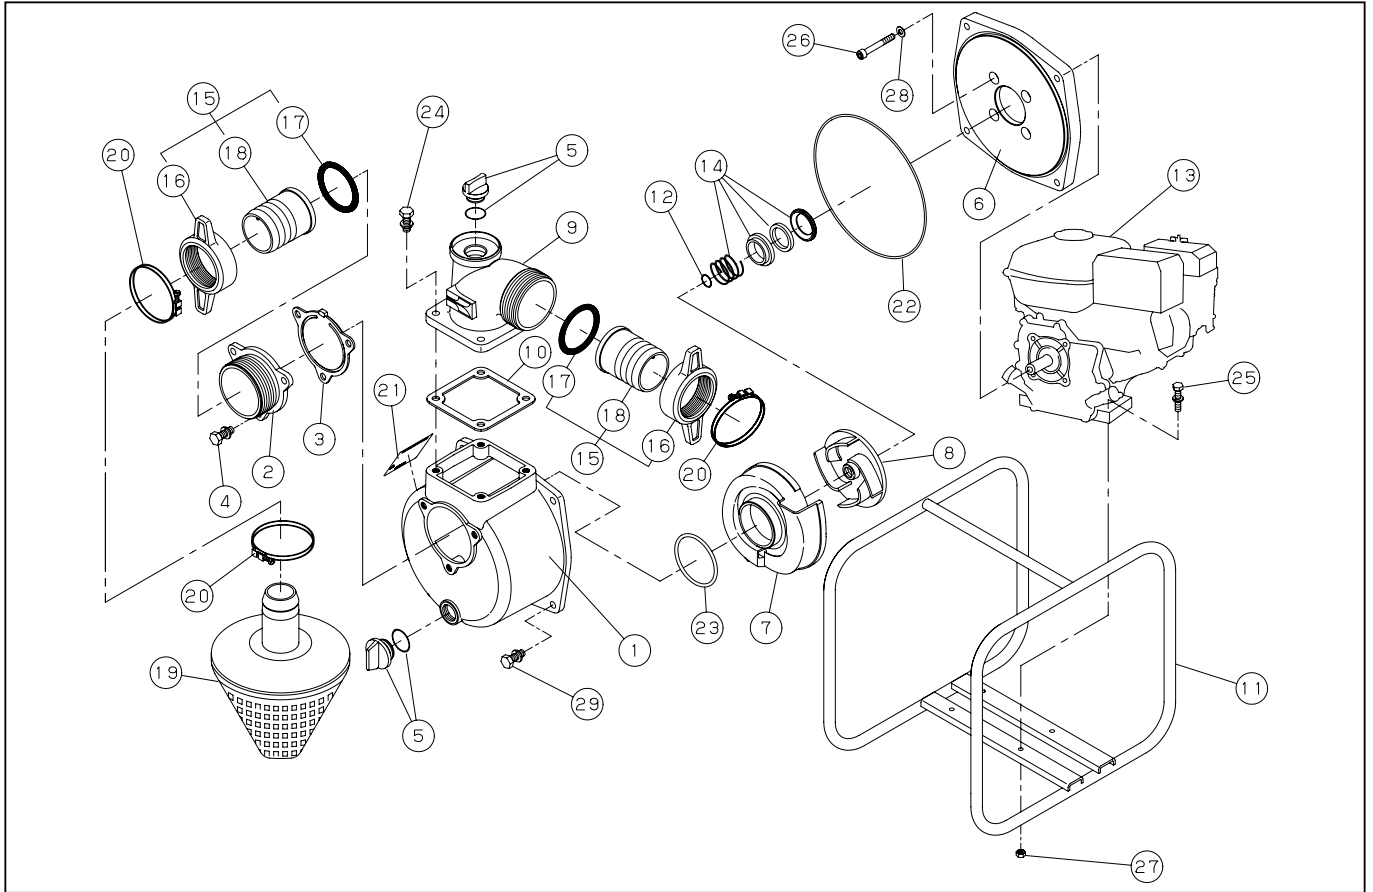

SE-50X

DWG No.012870102 MODEL:SE-50X FORM:SE-50X-BCQ-0

No.	PARTS CODE	PARTS NAME	QTY	MATERIAL	SIZE	REMARKS
1	011257802	PUMP CASING	1	ADC		
2	011266203	SUCTION FLANGE	1	ADC		
3	011266501	CHECK VALVE	1	NBR		
4	743119045	HEXAGON BOLT	3	SWRM	M8X20	
5	011807802	20A PLUG SET	2			
6	011257905	FLANGE BRACKET	1	ADC		
7	011464001	VOLUTE CASING	1	FC		
8	011353203	IMPELLER	1	FC		
9	011055605	DELIVERY FLANGE	1	ADC		
10	011054102	DELIVERY FLANGE PACKING	1	CR		
11	011828201	BASE SET	1			
12	011046601	IMPELLER ADJUSTING WASHER	3	BSP		
13	011633001	ENGINE	1	ROBIN EY153D10010		
14	011068803	MECHANICAL SEAL	1		φ 18	
15	011702603	COUPLING SET	2	ABS		
16	011339002	COUPLING	2	ABS		
17	011339101	COUPLING PACKING	2	NBR		
18	011035605	HOSE NIPPLE	2	ABS		
19	011815901	STRAINER SET	1	PP		
20	940019060	HOSE BAND	3		φ 60	
21	011634501	NAME PLATE	1			
22	011501401	O-RING	1	NBR	1517-42.5	
23	011279201	O-RING	1	NBR	P54	
24	743119047	HEXAGON BOLT	4	SWRM	M8X25	
25	743119051	HEXAGON BOLT	4	SWRM	M8X35	
26	734532076	HEXAGON SOCKET BOLT	4	SCM	M8X60	
27	827419008	HEXAGON NUT	4	SWRM	M8	
28	854255008	SEAL WASHER	4		φ 8	
29	743119046	HEXAGON BOLT	4	SWRM	M8X22	
	011636801	PACKING CASE	1			

◆ Bare engine can not be supplied

SE-50X

DWG No.012870102 MODEL:SE-50X FORM:SE-50X-BCQ-0

No.	PARTS CODE	PARTS NAME	QTY	MATERIAL	SIZE	REMARKS
	011273420	OPERATION MANUAL	1			

◆ Bare engine can not be supplied