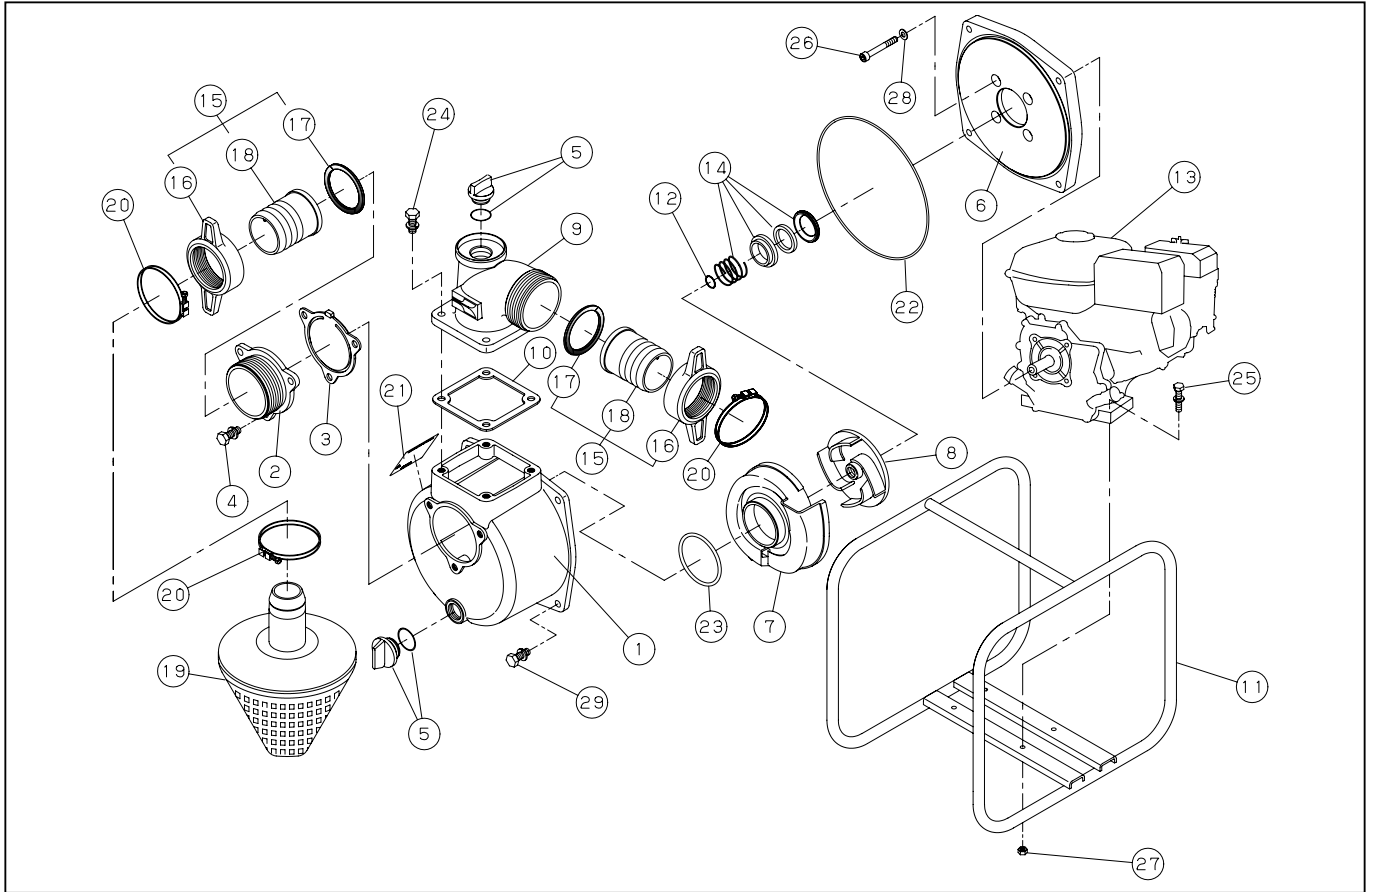

SE-50X

DWG No.012870701 MODEL:SE-50X FORM:SE-50X-BCW-0

No.	PARTS CODE	PARTS NAME	QTY	MATERIAL	SIZE	REMARKS
1	011257802	PUMP CASING	1	ADC		
2	011266203	SUCTION FLANGE	1	ADC		
3	011266501	CHECK VALVE	1	NBR		
4	743119045	HEXAGON BOLT	3	SWRM	M8X20	
5	011807802	20A PLUG SET	2			
6	011257905	FLANGE BRACKET	1	ADC		
7	011353303	VOLUTE CASING	1	ADC		
8	011353203	IMPELLER	1	FC		
9	011055604	DELIVERY FLANGE	1			
10	011054102	DELIVERY FLANGE PACKING	1	CR		
11	011745002	BASE SET	1			
12	011046601	IMPELLER ADJUSTING WASHER	3	BSP		
13	011121801	ENGINE	1	ROBIN EY150D10010 4CYCLE		
14	011068802	MECHANICAL SEAL	1		φ 18	
15	011702603	COUPLING SET	2	ABS		
16	011339002	COUPLING	2	ABS		
17	011339101	COUPLING PACKING	2	NBR		
18	011035605	HOSE NIPPLE	2	ABS		
19	011815901	STRAINER SET	1	PP		
20	940019060	HOSE BAND	3		φ 60	
21	011635101	NAME PLATE	1			
22	011501401	O-RING	1	NBR	1517-42.5	
23	011279201	O-RING	1	NBR	P54	
24	743119047	HEXAGON BOLT	4	SWRM	M8X25	
25	743119051	HEXAGON BOLT	4	SWRM	M8X35	
26	734532076	HEXAGON SOCKET BOLT	4	SCM	M8X60	
27	827419008	HEXAGON NUT	4	SWRM	M8	
28	854255008	SEAL WASHER	4		φ 8	
29	743119046	HEXAGON BOLT	4	SWRM	M8X22	
	011637401	PACKING CASE	1			

◆ Bare engine can not be supplied

SE-50X

DWG No.012870701 MODEL:SE-50X FORM:SE-50X-BCW-0

No.	PARTS CODE	PARTS NAME	QTY	MATERIAL	SIZE	REMARKS
	011273420	OPERATION MANUAL	1			

◆ Bare engine can not be supplied