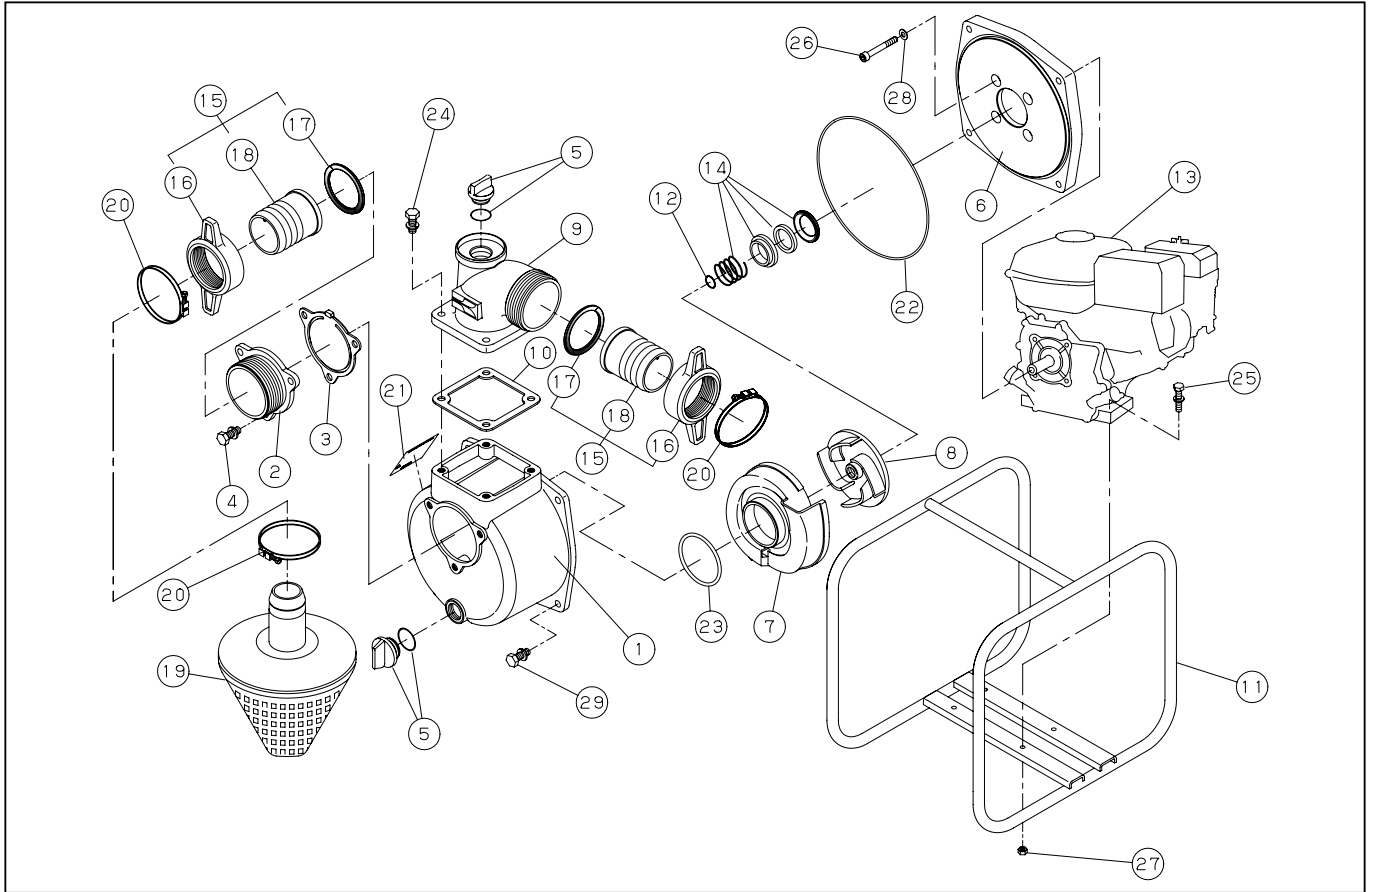

SE-50X

DWG No.012870701 MODEL:SE-50X FORM:SE-50X-BCW-0

No.	PARTS CODE	PARTS NAME	QTY	MATERIAL	SIZE	REMARKS
1	011257802	PUMP CASING	1	ADC		
2	011266203	SUCTION FLANGE	1	ADC		
3	011266501	CHECK VALVE	1	NBR		
4	743119045	HEXAGON BOLT	3	SWRM	M8X20	
5	011807802	20A PLUG SET	2			
6	011257905	FLANGE BRACKET	1	ADC		
7	011353303	VOLUTE CASING	1	ADC		
8	011353203	IMPELLER	1	FC		
9	011055604	DELIVERY FLANGE	1			
10	011054102	DELIVERY FLANGE PACKING	1	CR		
11	011745002	BASE SET	1			
12	011046601	IMPELLER ADJUSTING WASHER	3	BSP		
13	011121801	ENGINE	1	ROBIN EY150D10010 4CYCLE		
14	011068802	MECHANICAL SEAL	1		φ 18	
15	011702603	COUPLING SET	2	ABS		
16	011339002	COUPLING	2	ABS		
17	011339101	COUPLING PACKING	2	NBR		
18	011035605	HOSE NIPPLE	2	ABS		
19	011815901	STRAINER SET	1	PP		
20	940019060	HOSE BAND	3		φ 60	
21	011635101	NAME PLATE	1			
22	011501401	O-RING	1	NBR	1517-42.5	
23	011279201	O-RING	1	NBR	P54	
24	743119047	HEXAGON BOLT	4	SWRM	M8X25	
25	743119051	HEXAGON BOLT	4	SWRM	M8X35	
26	734532076	HEXAGON SOCKET BOLT	4	SCM	M8X60	
27	827419008	HEXAGON NUT	4	SWRM	M8	
28	854255008	SEAL WASHER	4		φ 8	
29	743119046	HEXAGON BOLT	4	SWRM	M8X22	
	011637401	PACKING CASE	1			

◆ Bare engine can not be supplied

SE-50X

DWG No.012870701 MODEL:SE-50X FORM:SE-50X-BCW-0

No.	PARTS CODE	PARTS NAME	QTY	MATERIAL	SIZE	REMARKS
	011273420	OPERATION MANUAL	1			

◆ Bare engine can not be supplied