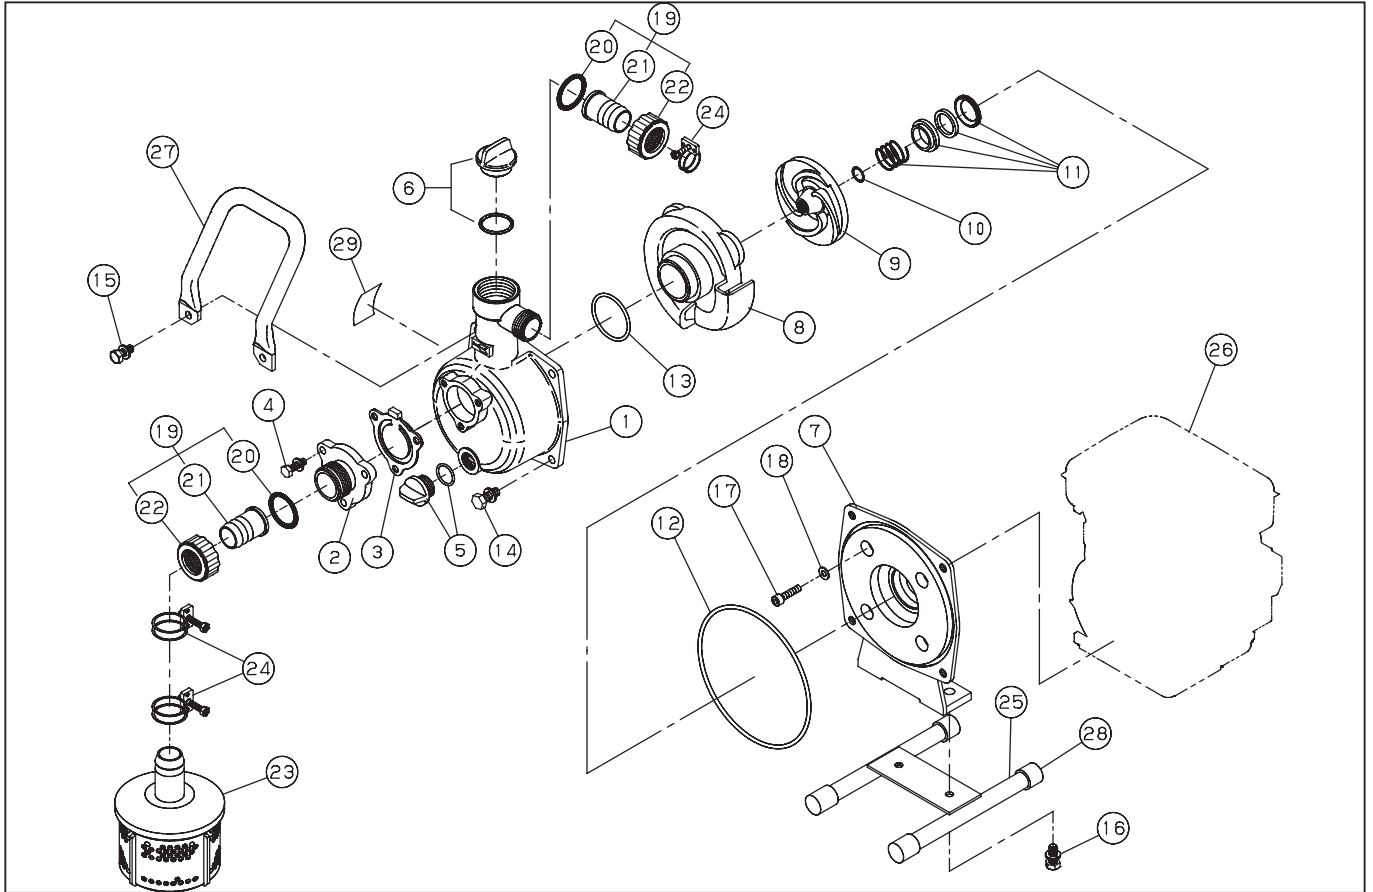

SEM-25E

DWG No. 012901701 MODEL:SEM-25E FORM:SEM-25E-BAF-0 (TLE20)

No.	PARTS CODE	PARTS NAME	QTY	MATERIAL	SIZE	REMARKS
1	011332903	PUMP CASING	1	ADC		
2	011332501	SUCTION FLANGE	1	ADC		
3	011332601	CHECK VALVE	1	NBR		
4	743119032	HEXAGON BOLT	3	SWRM	M6X20	
5	014801001	15A PLUG SET	1			
6	011845001	32A PLUG SET	1			
7	012008701	FLANGE BRACKET	1	ADC		
8	011252803	VOLUTE CASING	1	ADC		
9	012015301	IMPELLER	1	ADC	0114993	
10	011394401	IMPELLER ADJUSTING WASHER	3	BS		
11	011605402	MECHANICAL SEAL	1	CBS HG-12	USD 0.92	
12	890255031	O-RING	1	NBR	1517-31	
13	889855042	O-RING	1	NBR	P42	
14	743119045	HEXAGON BOLT	2	SWRM	M8X20	
15	743119046	HEXAGON BOLT	2	SWRM	M8X22	
16	743119043	HEXAGON BOLT	2		M8X16	
17	734532268	HEXAGON SOCKET BOLT	4		M5X45	
18	854255005	SEAL WASHER	4		φ 5	
19	034812402	COUPLING SET	2			
20	034006501	COUPLING PACKING	2	CR		
21	034078201	HOSE NIPPLE	2	ABS		
22	034078101	COUPLING	2	ABS		
23	011819301	STRAINER SET	1			
24	012095301	HOSEBAND	3		φ 32	
25	011826703	BASE SET	1	BLACK	NO.106	
26	012094101	ENGINE	1	MITSUBISHI TLE20PD-802		(WITH ALERT)
27	011427705	HANDLE	1	STKM		
28	011257602	PIPE RUBBER	4	NBR		
29	012085601	NAME PLATE	1			
	012085701	PACKING CASE	1			

◆ Bare engine can not be supplied

SEM-25E

DWG No. 012901701 MODEL:SEM-25E FORM:SEM-25E-BAF-0 (TLE20)

No.	PARTS CODE	PARTS NAME	QTY	MATERIAL	SIZE	REMARKS
	011483604	OPERATION MANUAL	1			
	011476001	ENGINE CAUTION LABEL C	1			
	011476101	ENGINE CAUTION LABEL D	1			
	011476201	ENGINE CAUTION LABEL E	1			
	011474102	CAUTION LABEL	1			
	011471806	CE MARK LABEL	1			
	011488406	DECLARATION LABEL	1			
	011628301	EU NOISE LABEL(105)	1			
	012046001	WARRANTY CARD	1			