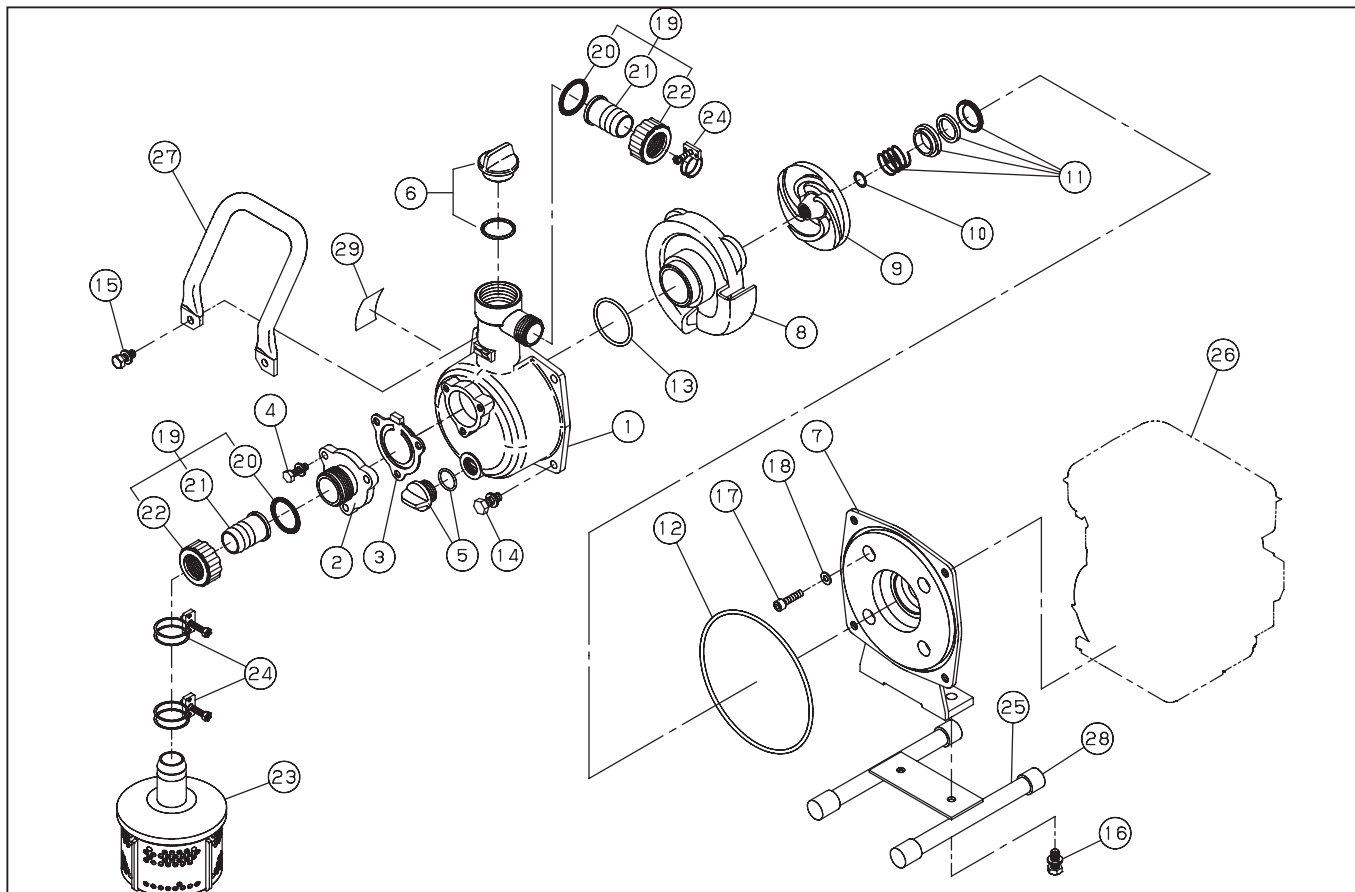

SEM-25E

DWG No. 012901701 MODEL:SEM-25E FORM:SEM-25E-BAF-0 (TLE20)

No.	PARTS CODE	PARTS NAME	QTY	MATERIAL	SIZE	REMARKS
1	011332903	PUMP CASING	1	ADC		
2	011332501	SUCTION FLANGE	1	ADC		
3	011332601	CHECK VALVE	1	NBR		
4	743119032	HEXAGON BOLT	3	SWRM	M6X20	
5	014801001	15A PLUG SET	1			
6	011845001	32A PLUG SET	1			
7	012008701	FLANGE BRACKET	1	ADC		
8	011252803	VOLUTE CASING	1	ADC		
9	012015301	IMPELLER	1	ADC	0114993	
10	011394401	IMPELLER ADJUSTING WASHER	3	BS		
11	011605402	MECHANICAL SEAL	1	CBS HG-12	USD 0.92	
12	890255031	O-RING	1	NBR	1517-31	
13	889855042	O-RING	1	NBR	P42	
14	743119045	HEXAGON BOLT	2	SWRM	M8X20	
15	743119046	HEXAGON BOLT	2	SWRM	M8X22	
16	743119043	HEXAGON BOLT	2		M8X16	
17	734532268	HEXAGON SOCKET BOLT	4		M5X45	
18	854255005	SEAL WASHER	4		φ 5	
19	034812402	COUPLING SET	2			
20	034006501	COUPLING PACKING	2	CR		
21	034078201	HOSE NIPPLE	2	ABS		
22	034078101	COUPLING	2	ABS		
23	011819301	STRAINER SET	1			
24	012095301	HOSEBAND	3		φ 32	
25	011826703	BASE SET	1	BLACK	NO.106	
26	012094101	ENGINE	1	MITSUBISHI TLE20PD-802		(WITH ALERT)
27	011427705	HANDLE	1	STKM		
28	011257602	PIPE RUBBER	4	NBR		
29	012085601	NAME PLATE	1			
	012085701	PACKING CASE	1			

◆ Bare engine can not be supplied

SEM-25E

DWG No. 012901701 MODEL:SEM-25E FORM:SEM-25E-BAF-0 (TLE20)

No.	PARTS CODE	PARTS NAME	QTY	MATERIAL	SIZE	REMARKS
	011483604	OPERATION MANUAL	1			
	011476001	ENGINE CAUTION LABEL C	1			
	011476101	ENGINE CAUTION LABEL D	1			
	011476201	ENGINE CAUTION LABEL E	1			
	011474102	CAUTION LABEL	1			
	011471806	CE MARK LABEL	1			
	011488406	DECLARATION LABEL	1			
	011628301	EU NOISE LABEL(105)	1			
	012046001	WARRANTY CARD	1			