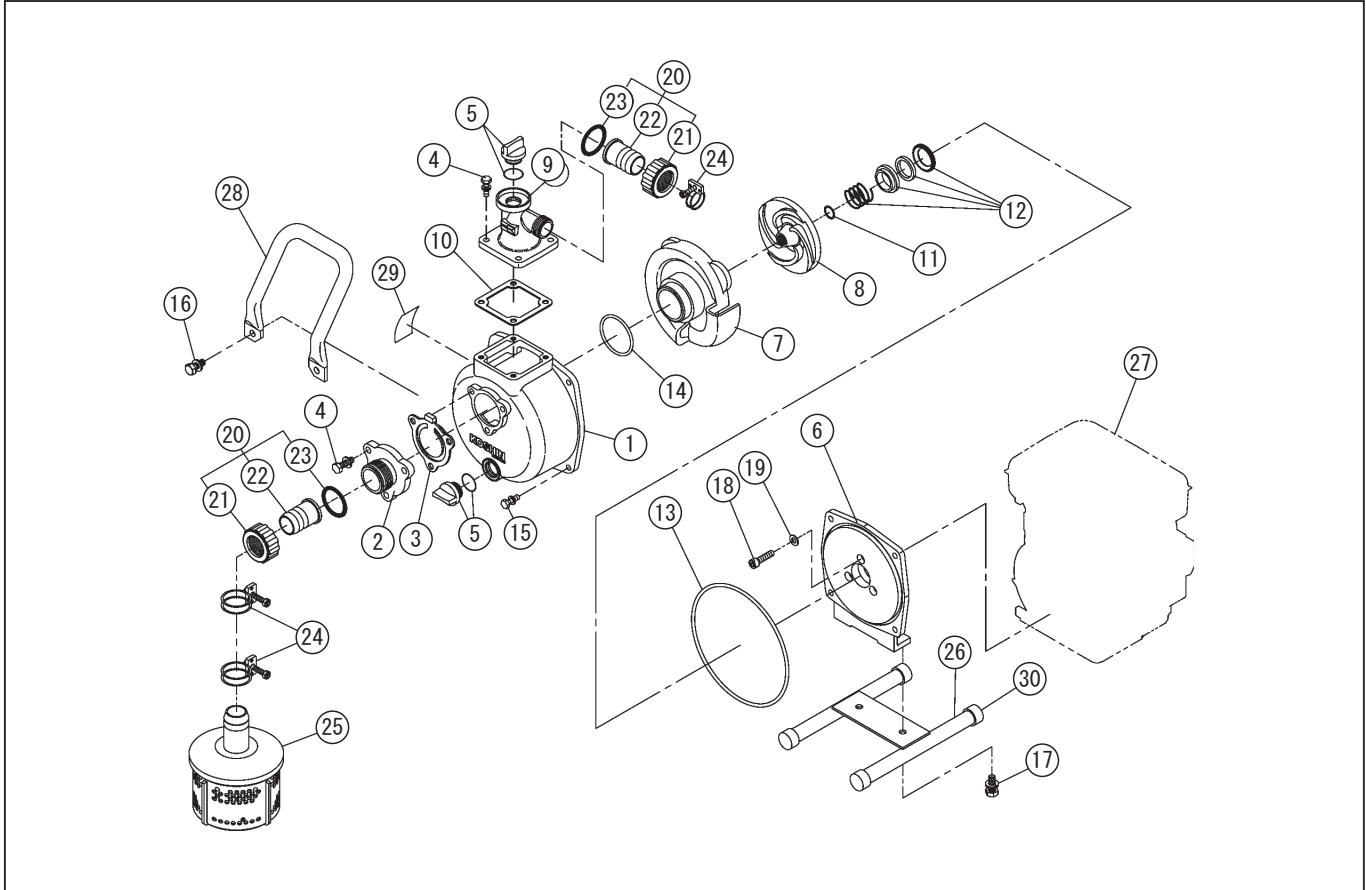

DWG No.012869512 MODELE:SEM-25L FORM:SEM-25L-BAE-3

No.	PARTS CODE	PARTS NAME	QTY	MATERIAL/SIZE	REMARKS
1	0122074	PUMP CASING	1	ADC	
2	0113325	SUCTION FLANGE	1	ADC	
3	0113326	CHECK VALVE	1	NBR	
4	743119032	HEXAGON BOLT	7	M6X20 SWRM	
5	0148010	15A PLUG SET	2		
6	0115987	FLANGE BRACKET	1	ADC	
7	0115986	VOLUTE CASING	1	ADC	
8	0115985	IMPELLER	1	ADC	
9	0110486	DELIVERY FLANGE	1	ADC	
10	0110487	DELIVERY FLANGE PACKING	1	CR	
11	0113944	IMPELLER ADJUSTING WASHER	3	BS	
12	0116054	MECHANICAL SEAL	1		
13	890255031	O-RING	1	1517-31 NBR	
14	889855042	O-RING	1	P42 NBR	
15	743119045	HEXAGON BOLT	2	M8X20 SWRM	
16	743119046	HEXAGON BOLT	2	M8X22 SWRM	
17	743119043	HEXAGON BOLT	2	M8X16	
18	734532274	HEXAGON SOCKET BOLT	3	M5X40	
19	854255005	SEAL WASHER	3	φ 5	
20	0348124	COUPLING SET	2		
21	0340781	COUPLING	2	ABS	
22	0340782	HOSE NIPPLE	2	ABS	
23	0340065	COUPLING PACKING	2	CR	
24	940019032	HOSE BAND	3	φ 32	
25	0118193	STRAINER SET	1		
26	0127395	BASE SET	1	BLACK	
27	0116467	ENGINE	1	mitsubishi TU26MPD-83B	
28	0123516	HANDLE	1		
29	0116236	NAME PLATE	1		
30	0123210	PIPE RUBBER	4	NBR	

◆ Bare engine can not be supplied

DWG No.012869512 MODELE:SEM-25L FORM:SEM-25L-BAE-3

No.	PARTS CODE	PARTS NAME	QTY	MATERIAL/SIZE	REMARKS
	0116063	OPERATION MANUAL	1		
	0116237	PACKING CASE	1		
	0114760	ENGINE CAUTION LABEL C	1		
	0114761	ENGINE CAUTION LABEL D	1		
	0116238	MITSUBISHI LABEL	1		