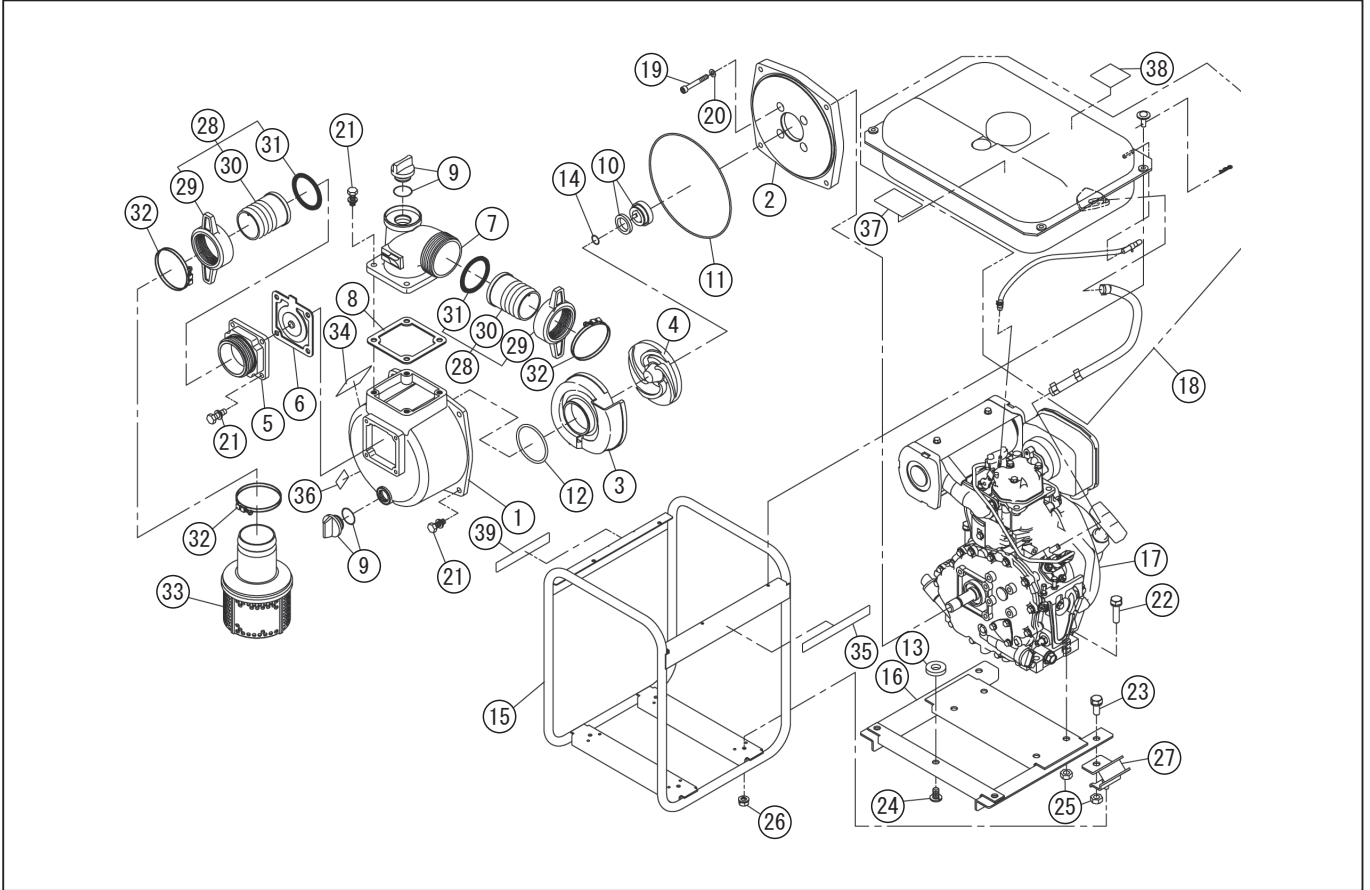

DWG No.012942802 MODELE : SEY-100D FORM : SEY-100D-BAB-0

No.	PARTS CODE	PARTS NAME	QTY	MATERIAL/SIZE	REMARKS
1	011569102	PUMP CASING	1	ADC	
2	012311201	FRANGE BRACKET	1	ADC	
3	012311301	VOLUTE CASING	1	FC200	
4	012312701	IMPELLER	1	FCD450	
5	011618803	SUCTION FLANGE	1	ADC	
6	011736301	CHECK VALVE SET	1	NBR	
7	011618703	DELIVERY FLANGE	1	ADC	
8	011075002	FLANGE PACKING	1	CR	
9	011807901	25A PLUG SET	2		
10	011409001	MECHANICAL SEAL	1		
11	890455080	O-RING	1	1516-80 NBR	
12	889855090	O-RING	1	P90 NBR	
13	011592301	RUBBER MOUNT	1	26×12×5	
14	012325301	ADJUSTING WASHER	3	BSP1 T=0.3	
15	012729301	BASE SET	1		
16	012729401	DAMPING BASE SET	1		
17	012315901	L70N6-PKS DESEL ENGINE	1		
18	012728901	LARGE FUEL TANK SET (L48N6-PKS)	1		
19	734532076	SOCKET BOLT	4	M8×60 SCM CS	
20	854255008	SEAL WASHER	4	φ8	
21	743119080	BOLT	12	M12×35 SWRM	
22	743119067	BOLT	4	M10×40 SWRM	
23	743119061	BOLT	4	M10×25 SWRM	
24	743119045	BOLT	1	M8×20 SWRM	
25	827419010	NUT	8	M10 SWRM	
26	842319008	SPRING NUT	4	SWRM	
27	011617202	CUSHION RUBBER	4	CR 60°	
28	011763902	COUPLING SET	2		
29	011618902	COUPLING	2	ADC (0111477)	
30	011047104	HOSE NIPPLE	2	ADC	

◆ Bare engine can not be supplied

DWG No.012942802 MODELE : SEY-100D FORM : SEY-100D-BAB-0

No.	PARTS CODE	PARTS NAME	QTY	MATERIAL/SIZE	REMARKS
31	011147801	COUPLING PACKING	2	NBR	
32	940019120	HOSE BAND	3	φ 1 2 0	
33	011121702	STRAINER SET	1	SPC	
34	012314401	NAME PLATE	1		
35	012323801	SEY-D SIDE PANEL LABEL	1		
36	012281401	LABEL	1		
37	012313901	DIESEL CAUTION LABEL1 (RUS)	1		
38	012314001	DIESEL CAUTION LABEL2 (RUS)	1		
39	012325801	DIESEL CAUTION LABEL3 (RUS)	1		