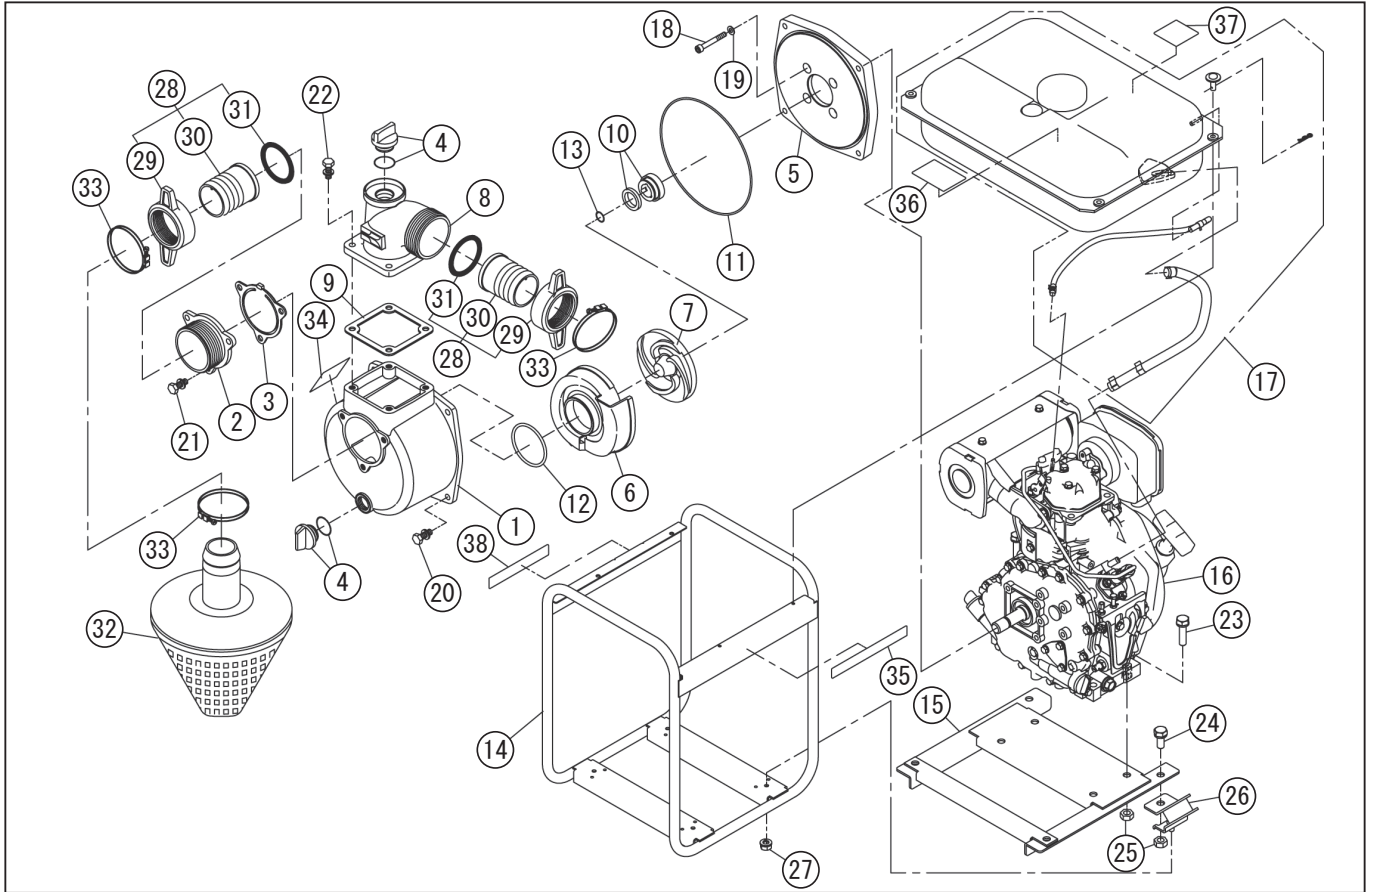

DWG No.012943603 MODELE : SEY-50D FORM : SEY-50D-BAA-0

No.	PARTS CODE	PARTS NAME	QTY	MATERIAL/SIZE	REMARKS
1	012019502	PUMP CASING	1	ADC	
2	011266204	SUCTION FLANGE (G)	1	ADC	
3	011266503	CHECK VALVE	1	NBR	
4	011807802	20A PLUG SET	2		
5	012309801	FRANGE BRACKET	1	ADC	
6	012309901	VOLUTE CASING	1	FC200	
7	012312301	IMPELLER	1	FCD450	
8	011055605	DELIVERY FLANGE	1	ADC	
9	011054102	FLANGE PACKING	1	CR 70°	
10	011409001	MECHANICAL SEAL	1		
11	011501401	O-RING	1	1517-42.5 NBR	
12	011279202	O-RING	1	P54 NBR	
13	012325301	ADJUSTING WASHER	3	BSP1 T=0.3	
14	012728701	BASE SET	1		
15	012728801	DAMPING BASE SET	1		
16	012315801	L48N6-PKS DESEL ENGINE	1		
17	012728901	LARGE FUEL TANK SET (L48N6-PKS)	1		
18	734532074	SOCKET BOLT	4	M8X50 SCM CS	
19	854255008	SEAL WASHER	4	φ8	
20	743119046	BOLT	4	M8X22 SWRM	
21	743119045	BOLT	3	M8X20 SWRM	
22	743119047	BOLT	4	M8X25 SWRM	
23	743119067	BOLT	4	M10X40 SWRM	
24	743119061	BOLT	4	M10X25 SWRM	
25	827419010	NUT	8	M10 SWRM	
26	011617202	CUSHION RUBBER	4	CR 60°	
27	842319008	SPRING NUT	4	SWRM	
28	012712201	COUPLING SET	2		
29	012249601	COUPLING	2	ABS	
30	012249701	NIPPLE	2	ABS	

◆ Bare engine can not be supplied

DWG No.012943603 MODELE : SEY-50D FORM : SEY-50D-BAA-0

No.	PARTS CODE	PARTS NAME	QTY	MATERIAL/SIZE	REMARKS
31	011339102	COUPLING PACKING	2	NBR	
32	012712301	STRAINER SET	1	PP	
33	012008601	HOSE BAND	3	φ 60	
34	012324001	NAME PLATE	1		
35	012323801	SEY-D SIDE PANEL LABEL	1		
36	012325901	DIESEL CAUTION LABEL1 (ENG)	1		
37	012326001	DIESEL CAUTION LABEL2 (ENG)	1		
38	012326101	DIESEL CAUTION LABEL3 (ENG)	1		