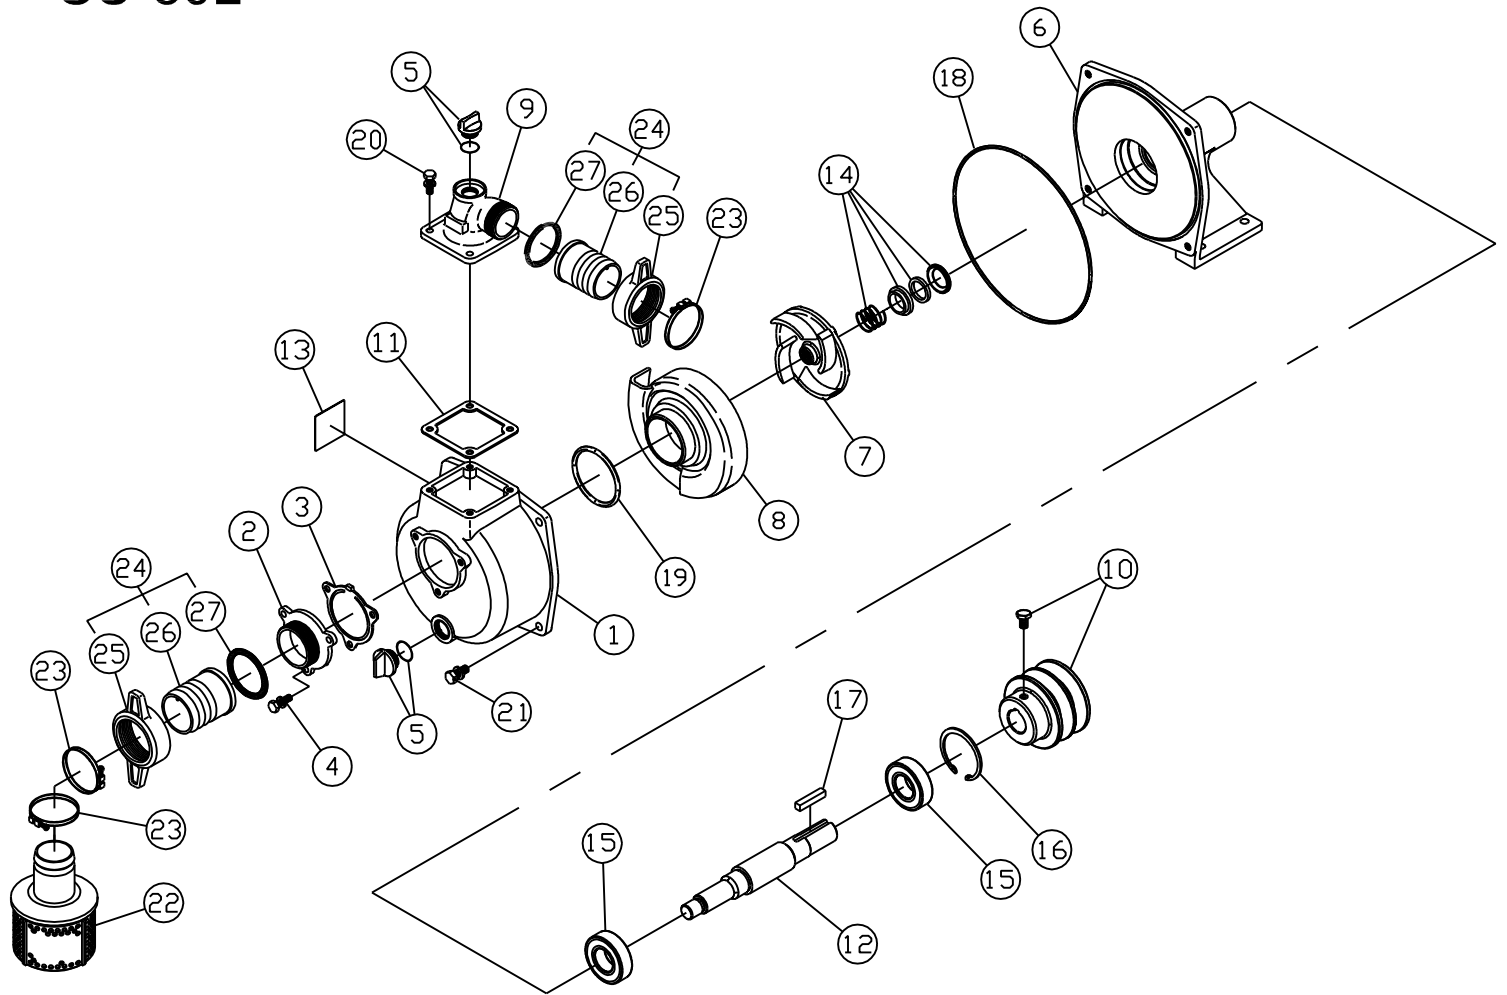

SU-80L

DRG No.01199005 MODEL:SU-80L FORM:SU-80L-BAD

No.	PARTS CODE	PARTS NAME	QTY	MATERIAL	REMARKS
1	0114001	SE-80L PUMP CASING	1	ADC	
2	0112797	SE-80X SUCTION FLANGE	1	ADC	
3	0112799	SE-80X CHECK VALVE	1	NBR	
4	743119061	HEXAGON BOLT	3		M10X25
5	0118079	25A PLUG SET	2		
6	0110748	SE-80L-1 HOUSING	1	FC	
7	0110239	SU-80L IMPELLER	1	FC-20	
8	0110240	SU-80L VOLUTE CASING	1	FC	
9	0110570	SE-80L DELIVERY FLANGE	1	ADC	
10	0118090	SU-50 V-PULLEY+BOLT ASSY	1	3" × B2+M8 × 12	
11	0110584	SE-80L-1 DELIVERY FLANGE PACKING	1	CR	
12	0110236	SU-80 SHAFT	1	S45C	
13	0114319	SU-80L-BA A NAME PLATE	1		
14	0111068	SU-80L MECHANICAL SEAL	1		
15	912506016	BEARING	2	6205-2NSE	
16	888427052	C STOP RING	1	52SK	
17	884009073	PARALLEL KEY	1	7X7X36	
18	0115016	O RING	1	NBR	1517-51.5
19	0113989	O RING	1	NBR	P74
20	743119063	HEXAGON BOLT	4		M10X30
21	743119078	HEXAGON BOLT	4		M12X30
22	0118195	SE-80 STRAINER SET	1		
23	940019090	HOSE BAND	3		φ 90
24	0117028	SE-80X COUPLING SET	2	ABS	
25	0114375	SE-80X COUPLING	2	ABS	
26	0110301	SE-80L NIPPLE	2	ABS	
27	0114378	SE-80X COUPLING PACKING	2		

◆ Part without number can not be supplied.