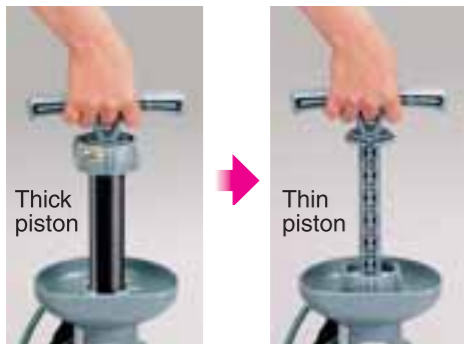

Double Piston Method